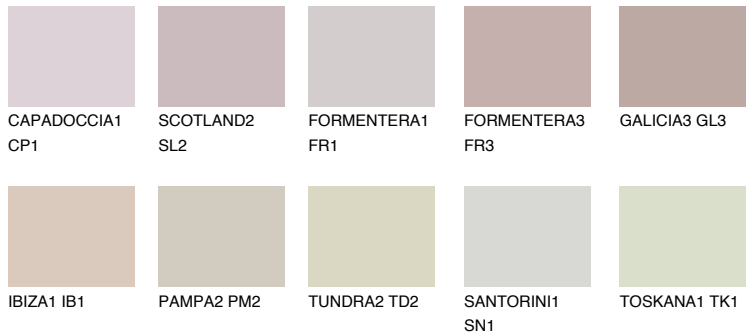

COLOUR DETAILS

GALICIA2 GL2

53% **TSR** 58%

Matching colours

COLOURS

INTENSE

For more information on plasters and paints, go to www.ceresit.lv

*The presented colours refer to plasters and paints offered by Ceresit. Due to the use of digital techniques, the presented colours might not represent the original ones, thus they cannot be considered as a reliable colour presentation. We recommend checking the authentic colour samples.