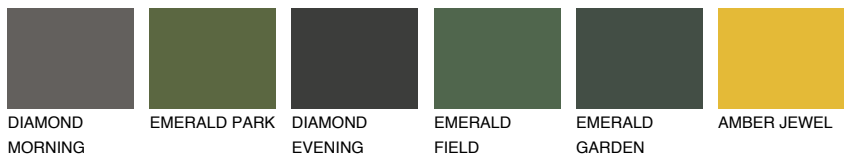

COLOUR DETAILS

GALICIA2 GL2

53% **TSR** 58%

Matching colours

COLOURS

INTENSE

For more information on plasters and paints, go to www.ceresit.lv

*The presented colours refer to plasters and paints offered by Ceresit. Due to the use of digital techniques, the presented colours might not represent the original ones, thus they cannot be considered as a reliable colour presentation. We recommend checking the authentic colour samples.