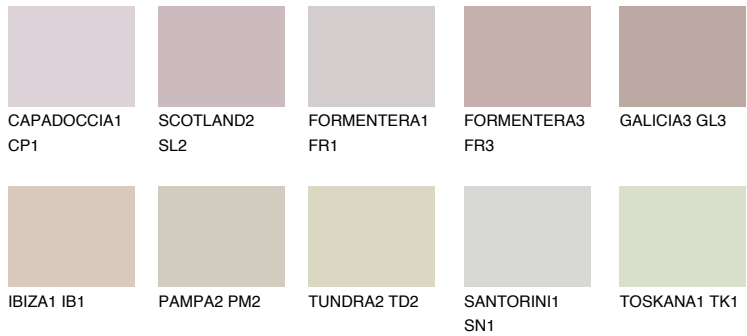

COLOUR DETAILS

GALICIA2 GL2

53% **TSR** 58%

Matching colours

COLOURS

INTENSE

For more information on plasters and paints, go to www.ceresit.lv

*The presented colours refer to plasters and paints offered by Ceresit. Due to the use of digital techniques, the presented colours might not represent the original ones, thus they cannot be considered as a reliable colour presentation. We recommend checking the authentic colour samples.