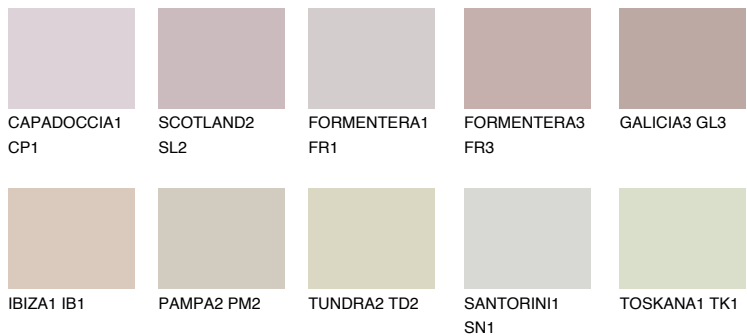

COLOUR DETAILS

GALICIA2 GL2

53% **TSR** 58%

Matching colours

COLOURS

INTENSE

For more information on plasters and paints, go to www.ceresit.lv

*The presented colours refer to plasters and paints offered by Ceresit. Due to the use of digital techniques, the presented colours might not represent the original ones, thus they cannot be considered as a reliable colour presentation. We recommend checking the authentic colour samples.