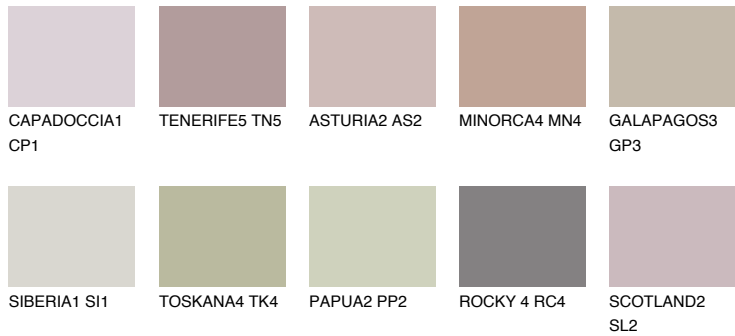

COLOUR DETAILS

GALICIA3 GL3

42% TSR 40%

Matching colours

COLOURS

INTENSE

For more information on plasters and paints, go to www.ceresit.lv

*The presented colours refer to plasters and paints offered by Ceresit. Due to the use of digital techniques, the presented colours might not represent the original ones, thus they cannot be considered as a reliable colour presentation. We recommend checking the authentic colour samples.