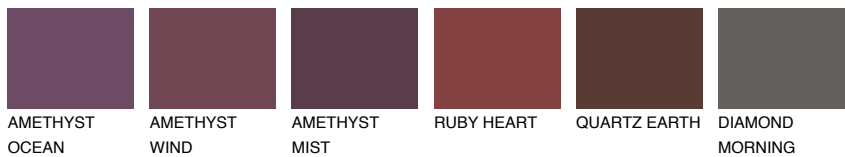

COLOUR DETAILS

GALICIA3 GL3

42% TSR 40%

Matching colours

COLOURS

INTENSE

For more information on plasters and paints, go to www.ceresit.lv

*The presented colours refer to plasters and paints offered by Ceresit. Due to the use of digital techniques, the presented colours might not represent the original ones, thus they cannot be considered as a reliable colour presentation. We recommend checking the authentic colour samples.