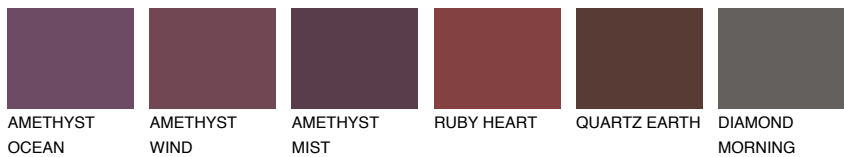

COLOUR DETAILS

GALICIA3 GL3

42% TSR 40%

Matching colours

COLOURS

INTENSE

For more information on plasters and paints, go to www.ceresit.lv

*The presented colours refer to plasters and paints offered by Ceresit. Due to the use of digital techniques, the presented colours might not represent the original ones, thus they cannot be considered as a reliable colour presentation. We recommend checking the authentic colour samples.