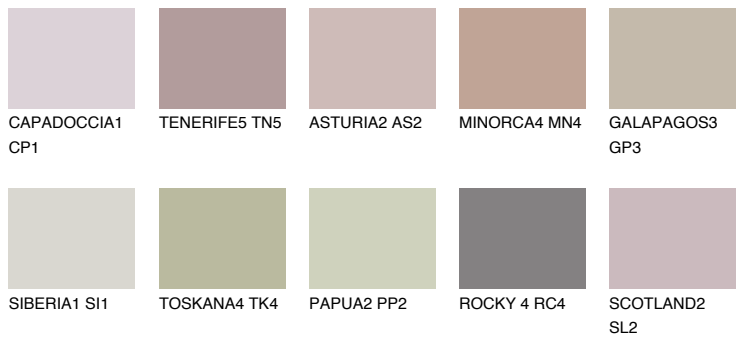

# COLOUR DETAILS

### Matching colours

#### COLOURS

#### INTENSE

For more information on plasters and paints, go to [www.ceresit.lv](http://www.ceresit.lv)

\*The presented colours refer to plasters and paints offered by Ceresit. Due to the use of digital techniques, the presented colours might not represent the original ones, thus they cannot be considered as a reliable colour presentation. We recommend checking the authentic colour samples.