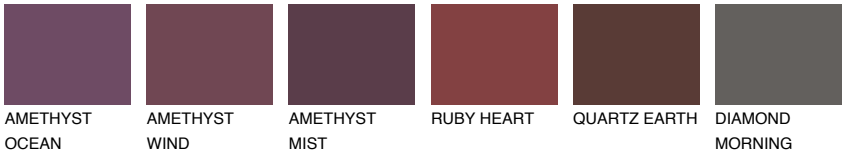

GALICIA3 GL3

42% **TSR** 40%

Matching colours

COLOURS

INTENSE

For more information on plasters and paints, go to www.ceresit.lv

*The presented colours refer to plasters and paints offered by Ceresit. Due to the use of digital techniques, the presented colours might not represent the original ones, thus they cannot be considered as a reliable colour presentation. We recommend checking the authentic colour samples.