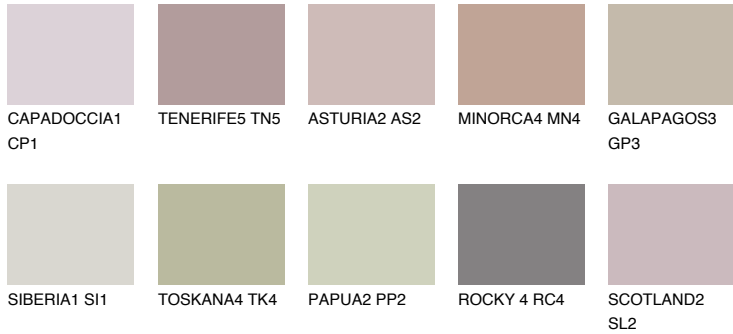

COLOUR DETAILS

GALICIA3 GL3

42% TSR 40%

Matching colours

COLOURS

INTENSE

For more information on plasters and paints, go to www.ceresit.lv

*The presented colours refer to plasters and paints offered by Ceresit. Due to the use of digital techniques, the presented colours might not represent the original ones, thus they cannot be considered as a reliable colour presentation. We recommend checking the authentic colour samples.