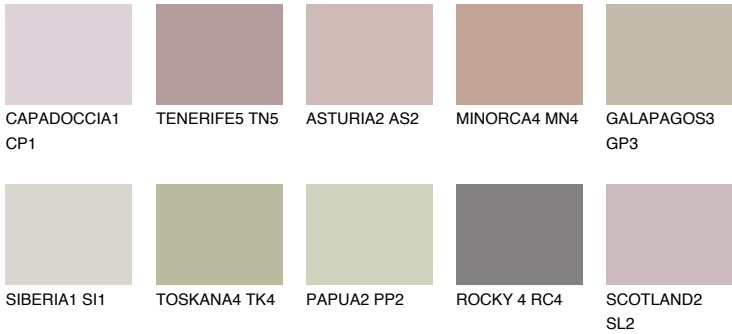

GALICIA3 GL3

42% **TSR** 40%

Matching colours

COLOURS

INTENSE

For more information on plasters and paints, go to www.ceresit.lv

*The presented colours refer to plasters and paints offered by Ceresit. Due to the use of digital techniques, the presented colours might not represent the original ones, thus they cannot be considered as a reliable colour presentation. We recommend checking the authentic colour samples.