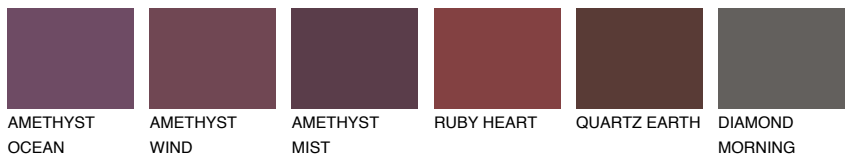

COLOUR DETAILS

GALICIA3 GL3

42% TSR 40%

Matching colours

COLOURS

INTENSE

For more information on plasters and paints, go to www.ceresit.lv

*The presented colours refer to plasters and paints offered by Ceresit. Due to the use of digital techniques, the presented colours might not represent the original ones, thus they cannot be considered as a reliable colour presentation. We recommend checking the authentic colour samples.