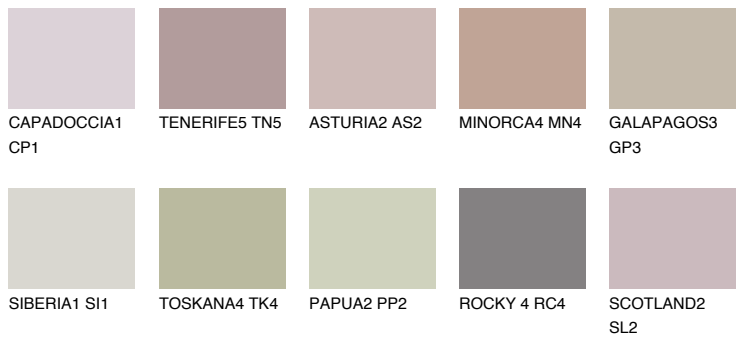

COLOUR DETAILS

GALICIA3 GL3

42% TSR 40%

Matching colours

COLOURS

INTENSE

For more information on plasters and paints, go to www.ceresit.lv

*The presented colours refer to plasters and paints offered by Ceresit. Due to the use of digital techniques, the presented colours might not represent the original ones, thus they cannot be considered as a reliable colour presentation. We recommend checking the authentic colour samples.