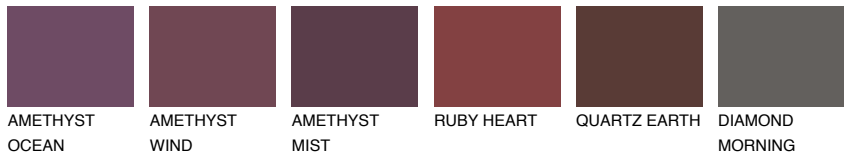

COLOUR DETAILS

GALICIA3 GL3

42% TSR 40%

Matching colours

COLOURS

INTENSE

For more information on plasters and paints, go to www.ceresit.lv

*The presented colours refer to plasters and paints offered by Ceresit. Due to the use of digital techniques, the presented colours might not represent the original ones, thus they cannot be considered as a reliable colour presentation. We recommend checking the authentic colour samples.