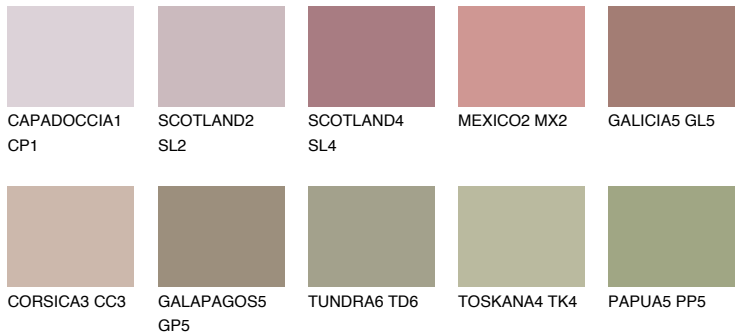

COLOUR DETAILS

GALICIA4 GL4

31% TSR 33%

Matching colours

COLOURS

INTENSE

For more information on plasters and paints, go to www.ceresit.lv

*The presented colours refer to plasters and paints offered by Ceresit. Due to the use of digital techniques, the presented colours might not represent the original ones, thus they cannot be considered as a reliable colour presentation. We recommend checking the authentic colour samples.