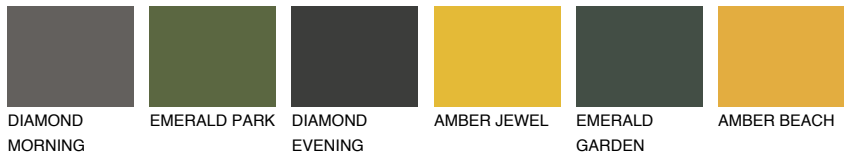

COLOUR DETAILS

GALICIA4 GL4

31% TSR 33%

Matching colours

COLOURS

INTENSE

For more information on plasters and paints, go to www.ceresit.lv

*The presented colours refer to plasters and paints offered by Ceresit. Due to the use of digital techniques, the presented colours might not represent the original ones, thus they cannot be considered as a reliable colour presentation. We recommend checking the authentic colour samples.