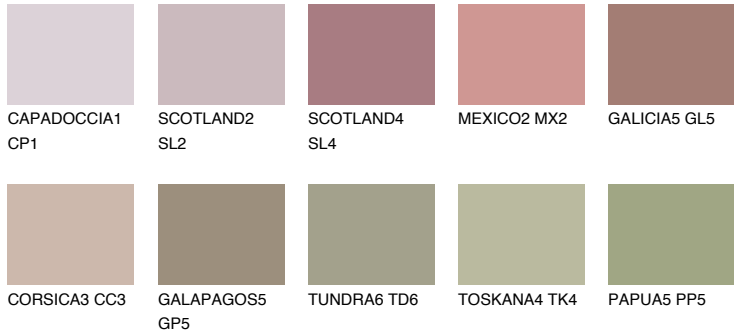

COLOUR DETAILS

GALICIA4 GL4

31% TSR 33%

Matching colours

COLOURS

INTENSE

For more information on plasters and paints, go to www.ceresit.lv

*The presented colours refer to plasters and paints offered by Ceresit. Due to the use of digital techniques, the presented colours might not represent the original ones, thus they cannot be considered as a reliable colour presentation. We recommend checking the authentic colour samples.