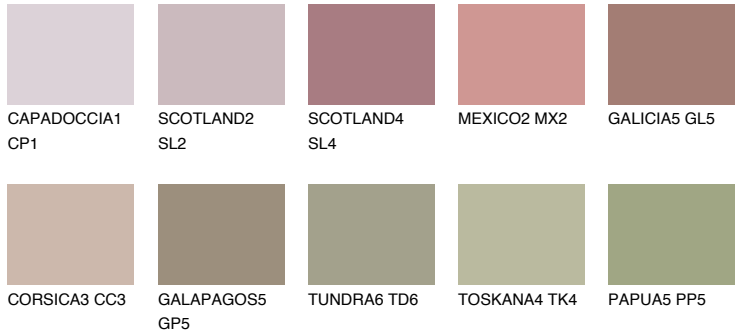

COLOUR DETAILS

GALICIA4 GL4

31% TSR 33%

Matching colours

COLOURS

INTENSE

For more information on plasters and paints, go to www.ceresit.lv

*The presented colours refer to plasters and paints offered by Ceresit. Due to the use of digital techniques, the presented colours might not represent the original ones, thus they cannot be considered as a reliable colour presentation. We recommend checking the authentic colour samples.