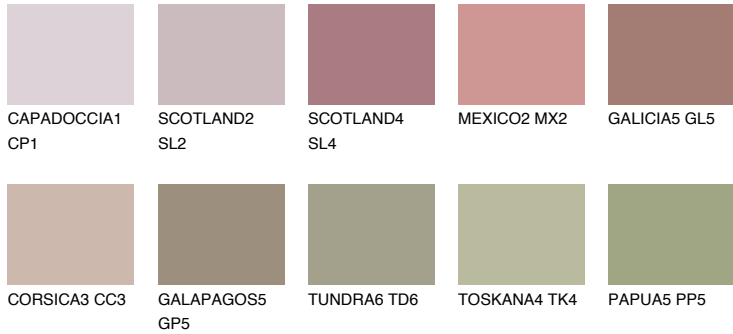

COLOUR DETAILS

GALICIA4 GL4

31% TSR 33%

Matching colours

COLOURS

INTENSE

For more information on plasters and paints, go to www.ceresit.lv

*The presented colours refer to plasters and paints offered by Ceresit. Due to the use of digital techniques, the presented colours might not represent the original ones, thus they cannot be considered as a reliable colour presentation. We recommend checking the authentic colour samples.