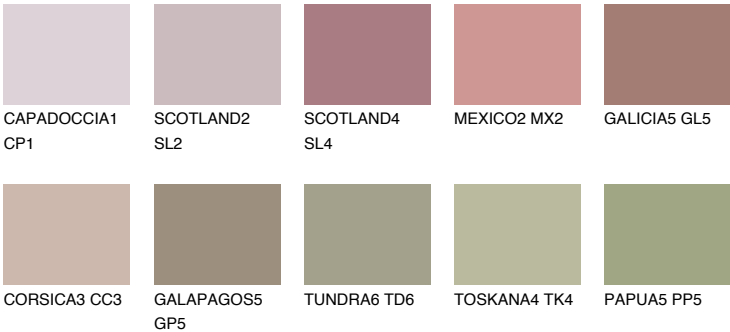

GALICIA4 GL4

31% TSR 33%

Matching colours

COLOURS

INTENSE

For more information on plasters and paints, go to www.ceresit.lv

*The presented colours refer to plasters and paints offered by Ceresit. Due to the use of digital techniques, the presented colours might not represent the original ones, thus they cannot be considered as a reliable colour presentation. We recommend checking the authentic colour samples.