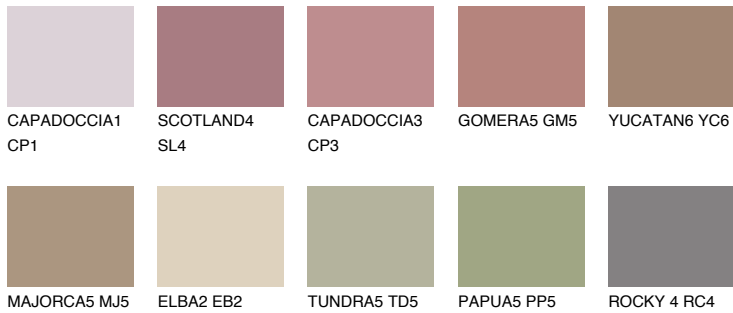

COLOUR DETAILS

GALICIA5 GL5

☀ 24% **TSR** 29%

Matching colours

COLOURS

INTENSE

For more information on plasters and paints, go to www.ceresit.lv

*The presented colours refer to plasters and paints offered by Ceresit. Due to the use of digital techniques, the presented colours might not represent the original ones, thus they cannot be considered as a reliable colour presentation. We recommend checking the authentic colour samples.