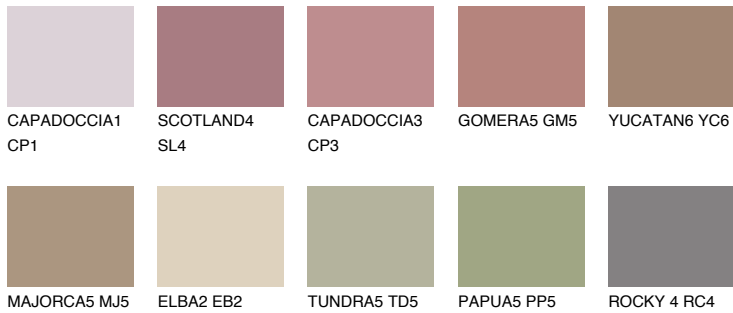

# COLOUR DETAILS

### Matching colours

#### COLOURS

#### INTENSE

For more information on plasters and paints, go to [www.ceresit.lv](http://www.ceresit.lv)

\*The presented colours refer to plasters and paints offered by Ceresit. Due to the use of digital techniques, the presented colours might not represent the original ones, thus they cannot be considered as a reliable colour presentation. We recommend checking the authentic colour samples.