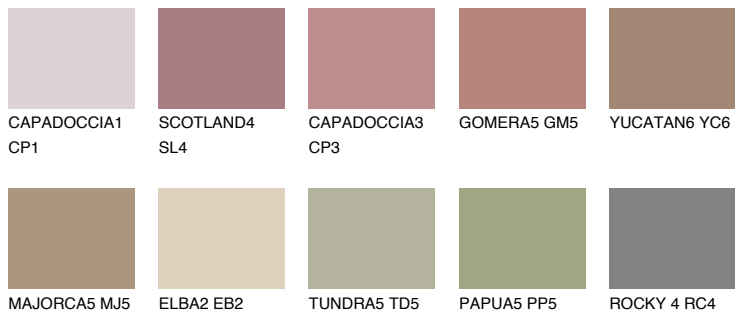

GALICIA5 GL5

24% **TSR** 29%

Matching colours

COLOURS

INTENSE

For more information on plasters and paints, go to www.ceresit.lv

*The presented colours refer to plasters and paints offered by Ceresit. Due to the use of digital techniques, the presented colours might not represent the original ones, thus they cannot be considered as a reliable colour presentation. We recommend checking the authentic colour samples.