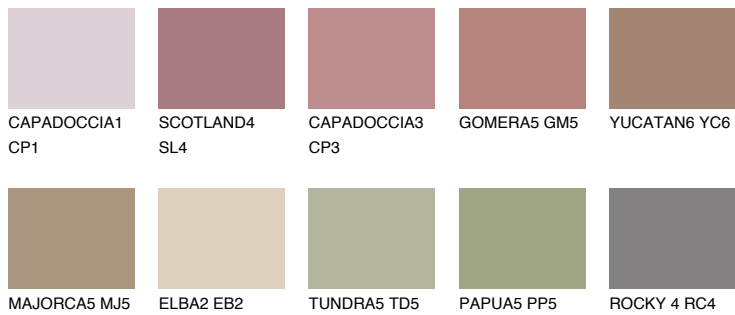

# COLOUR DETAILS

### Matching colours

#### COLOURS

#### INTENSE

For more information on plasters and paints, go to [www.ceresit.lv](http://www.ceresit.lv)

\*The presented colours refer to plasters and paints offered by Ceresit. Due to the use of digital techniques, the presented colours might not represent the original ones, thus they cannot be considered as a reliable colour presentation. We recommend checking the authentic colour samples.