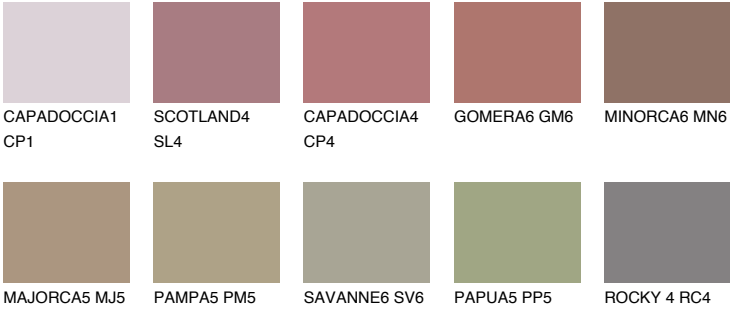

GALICIA6 GL6

19% **TSR** 22%

Matching colours

COLOURS

INTENSE

For more information on plasters and paints, go to www.ceresit.lv

*The presented colours refer to plasters and paints offered by Ceresit. Due to the use of digital techniques, the presented colours might not represent the original ones, thus they cannot be considered as a reliable colour presentation. We recommend checking the authentic colour samples.