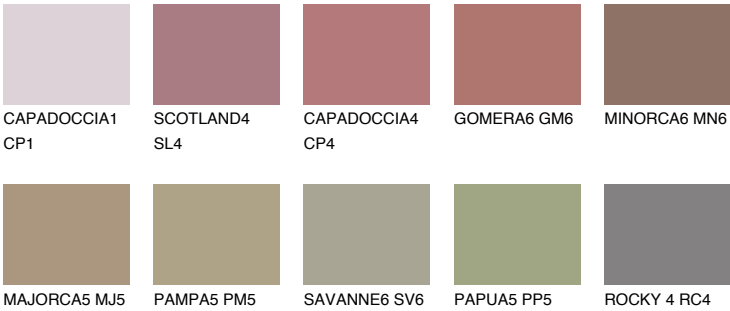

GALICIA6 GL6

19% **TSR** 22%

Matching colours

COLOURS

INTENSE

For more information on plasters and paints, go to www.ceresit.lv

*The presented colours refer to plasters and paints offered by Ceresit. Due to the use of digital techniques, the presented colours might not represent the original ones, thus they cannot be considered as a reliable colour presentation. We recommend checking the authentic colour samples.