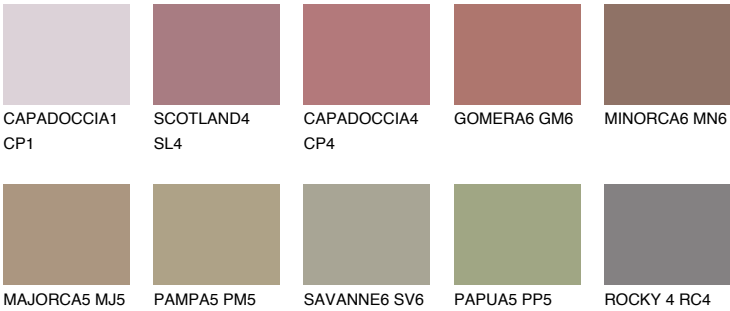

GALICIA6 GL6

☀️ 19% **TSR** 22%

Matching colours

COLOURS

INTENSE

For more information on plasters and paints, go to www.ceresit.lv

*The presented colours refer to plasters and paints offered by Ceresit. Due to the use of digital techniques, the presented colours might not represent the original ones, thus they cannot be considered as a reliable colour presentation. We recommend checking the authentic colour samples.