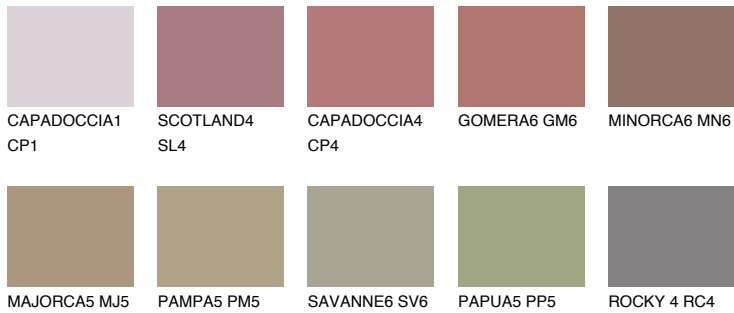

COLOUR DETAILS

GALICIA6 GL6

19% **TSR** 22%

Matching colours

COLOURS

INTENSE

For more information on plasters and paints, go to www.ceresit.lv

*The presented colours refer to plasters and paints offered by Ceresit. Due to the use of digital techniques, the presented colours might not represent the original ones, thus they cannot be considered as a reliable colour presentation. We recommend checking the authentic colour samples.