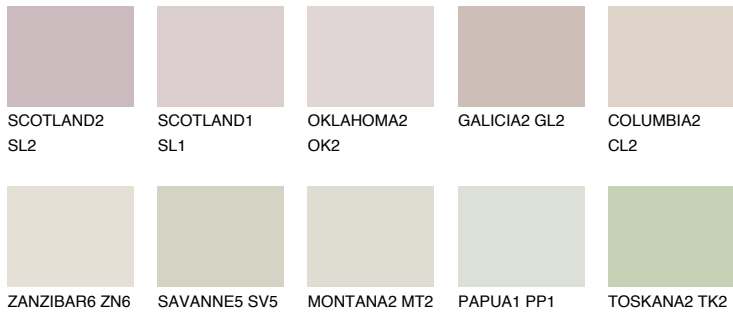

COLOUR DETAILS

MINORCA1 MN1

71% TSR 65%

Matching colours

COLOURS

INTENSE

For more information on plasters and paints, go to www.ceresit.lv

*The presented colours refer to plasters and paints offered by Ceresit. Due to the use of digital techniques, the presented colours might not represent the original ones, thus they cannot be considered as a reliable colour presentation. We recommend checking the authentic colour samples.