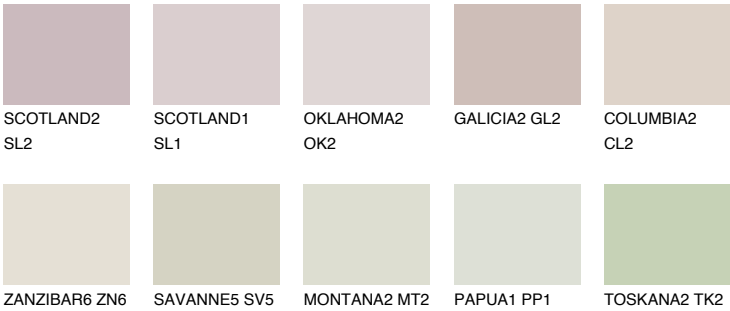

MINORCA1 MN1

71% **TSR** 65%

Matching colours

COLOURS

INTENSE

For more information on plasters and paints, go to www.ceresit.lv

*The presented colours refer to plasters and paints offered by Ceresit. Due to the use of digital techniques, the presented colours might not represent the original ones, thus they cannot be considered as a reliable colour presentation. We recommend checking the authentic colour samples.