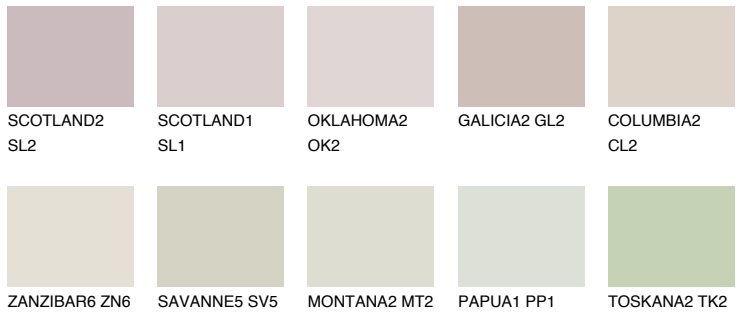

COLOUR DETAILS

MINORCA1 MN1

71% TSR 65%

Matching colours

COLOURS

INTENSE

For more information on plasters and paints, go to www.ceresit.lv

*The presented colours refer to plasters and paints offered by Ceresit. Due to the use of digital techniques, the presented colours might not represent the original ones, thus they cannot be considered as a reliable colour presentation. We recommend checking the authentic colour samples.