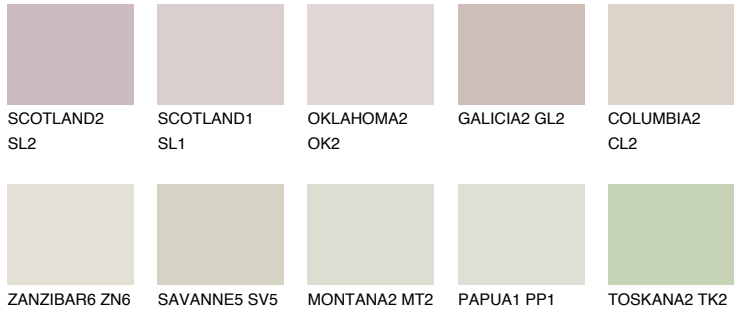

COLOUR DETAILS

MINORCA1 MN1

71% TSR 65%

Matching colours

COLOURS

INTENSE

For more information on plasters and paints, go to www.ceresit.lv

*The presented colours refer to plasters and paints offered by Ceresit. Due to the use of digital techniques, the presented colours might not represent the original ones, thus they cannot be considered as a reliable colour presentation. We recommend checking the authentic colour samples.