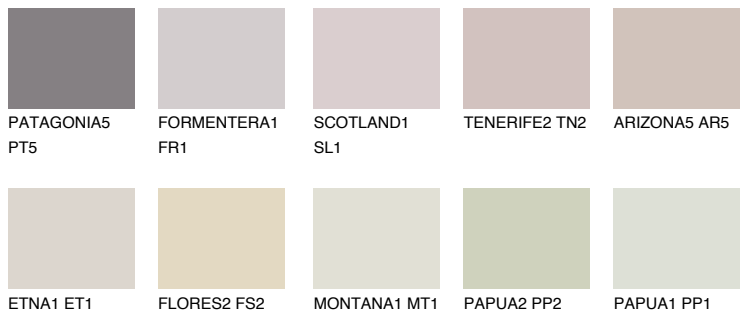

COLOUR DETAILS

MINORCA2 MN2

64% **TSR** 63%

Matching colours

COLOURS

INTENSE

For more information on plasters and paints, go to www.ceresit.lv

*The presented colours refer to plasters and paints offered by Ceresit. Due to the use of digital techniques, the presented colours might not represent the original ones, thus they cannot be considered as a reliable colour presentation. We recommend checking the authentic colour samples.