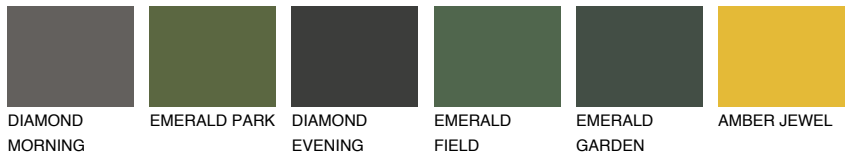

COLOUR DETAILS

MINORCA2 MN2

64% TSR 63%

Matching colours

COLOURS

INTENSE

For more information on plasters and paints, go to www.ceresit.lv

*The presented colours refer to plasters and paints offered by Ceresit. Due to the use of digital techniques, the presented colours might not represent the original ones, thus they cannot be considered as a reliable colour presentation. We recommend checking the authentic colour samples.