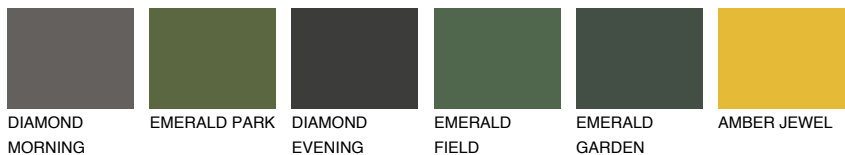

COLOUR DETAILS

MINORCA2 MN2

64% **TSR** 63%

Matching colours

COLOURS

INTENSE

For more information on plasters and paints, go to www.ceresit.lv

*The presented colours refer to plasters and paints offered by Ceresit. Due to the use of digital techniques, the presented colours might not represent the original ones, thus they cannot be considered as a reliable colour presentation. We recommend checking the authentic colour samples.