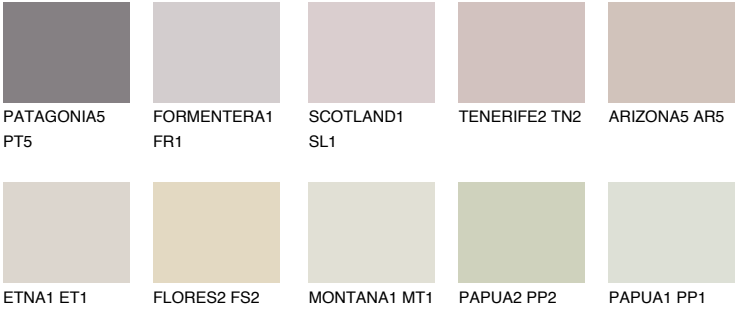

COLOUR DETAILS

MINORCA2 MN2

64% **TSR** 63%

Matching colours

COLOURS

INTENSE

For more information on plasters and paints, go to www.ceresit.lv

*The presented colours refer to plasters and paints offered by Ceresit. Due to the use of digital techniques, the presented colours might not represent the original ones, thus they cannot be considered as a reliable colour presentation. We recommend checking the authentic colour samples.