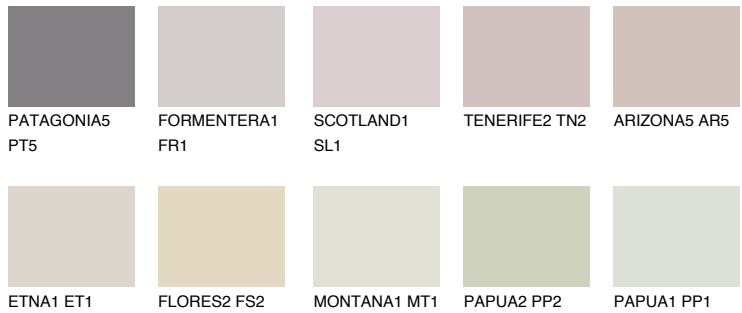

COLOUR DETAILS

MINORCA2 MN2

64% TSR 63%

Matching colours

COLOURS

INTENSE

For more information on plasters and paints, go to www.ceresit.lv

*The presented colours refer to plasters and paints offered by Ceresit. Due to the use of digital techniques, the presented colours might not represent the original ones, thus they cannot be considered as a reliable colour presentation. We recommend checking the authentic colour samples.