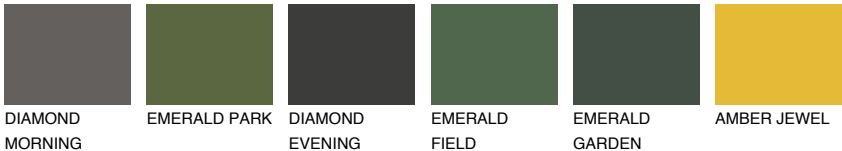

COLOUR DETAILS

MINORCA2 MN2

64% **TSR** 63%

Matching colours

COLOURS

INTENSE

For more information on plasters and paints, go to www.ceresit.lv

*The presented colours refer to plasters and paints offered by Ceresit. Due to the use of digital techniques, the presented colours might not represent the original ones, thus they cannot be considered as a reliable colour presentation. We recommend checking the authentic colour samples.