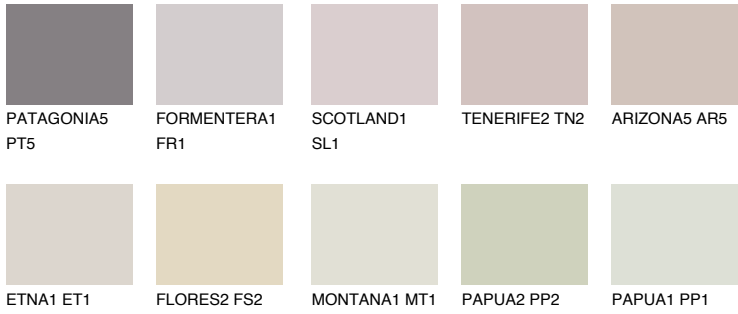

COLOUR DETAILS

MINORCA2 MN2

64% **TSR** 63%

Matching colours

COLOURS

INTENSE

For more information on plasters and paints, go to www.ceresit.lv

*The presented colours refer to plasters and paints offered by Ceresit. Due to the use of digital techniques, the presented colours might not represent the original ones, thus they cannot be considered as a reliable colour presentation. We recommend checking the authentic colour samples.