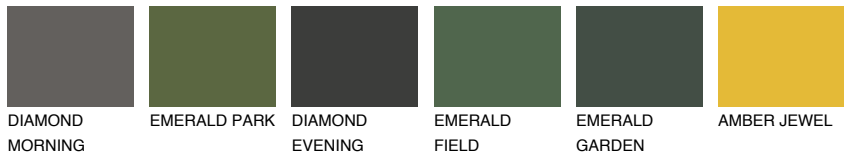

COLOUR DETAILS

MINORCA2 MN2

64% **TSR** 63%

Matching colours

COLOURS

INTENSE

For more information on plasters and paints, go to www.ceresit.lv

*The presented colours refer to plasters and paints offered by Ceresit. Due to the use of digital techniques, the presented colours might not represent the original ones, thus they cannot be considered as a reliable colour presentation. We recommend checking the authentic colour samples.