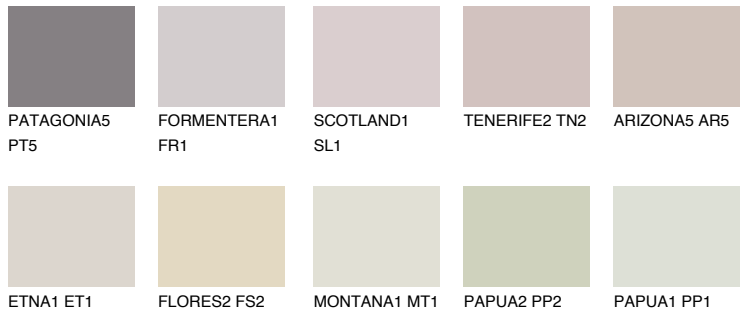

COLOUR DETAILS

MINORCA2 MN2

64% **TSR** 63%

Matching colours

COLOURS

INTENSE

For more information on plasters and paints, go to www.ceresit.lv

*The presented colours refer to plasters and paints offered by Ceresit. Due to the use of digital techniques, the presented colours might not represent the original ones, thus they cannot be considered as a reliable colour presentation. We recommend checking the authentic colour samples.