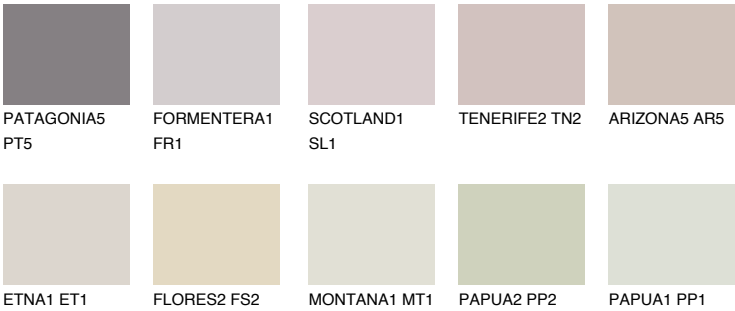

COLOUR DETAILS

MINORCA2 MN2

64% **TSR** 63%

Matching colours

COLOURS

INTENSE

For more information on plasters and paints, go to www.ceresit.lv

*The presented colours refer to plasters and paints offered by Ceresit. Due to the use of digital techniques, the presented colours might not represent the original ones, thus they cannot be considered as a reliable colour presentation. We recommend checking the authentic colour samples.