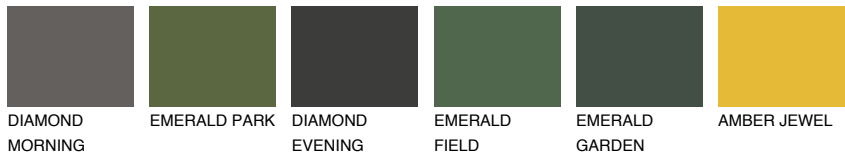

COLOUR DETAILS

MINORCA2 MN2

64% **TSR** 63%

Matching colours

COLOURS

INTENSE

For more information on plasters and paints, go to www.ceresit.lv

*The presented colours refer to plasters and paints offered by Ceresit. Due to the use of digital techniques, the presented colours might not represent the original ones, thus they cannot be considered as a reliable colour presentation. We recommend checking the authentic colour samples.