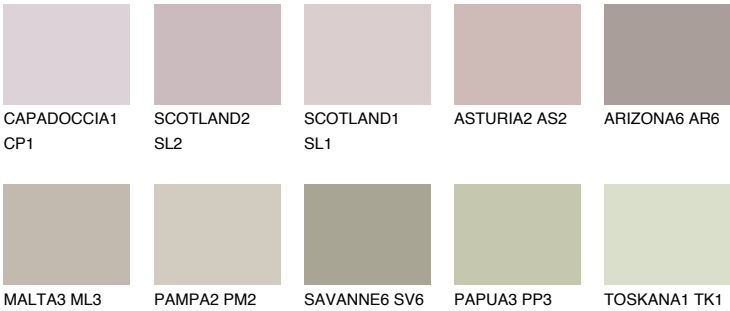

MINORCA3 MN3

48% TSR 44%

Matching colours

COLOURS

INTENSE

For more information on plasters and paints, go to www.ceresit.lv

*The presented colours refer to plasters and paints offered by Ceresit. Due to the use of digital techniques, the presented colours might not represent the original ones, thus they cannot be considered as a reliable colour presentation. We recommend checking the authentic colour samples.