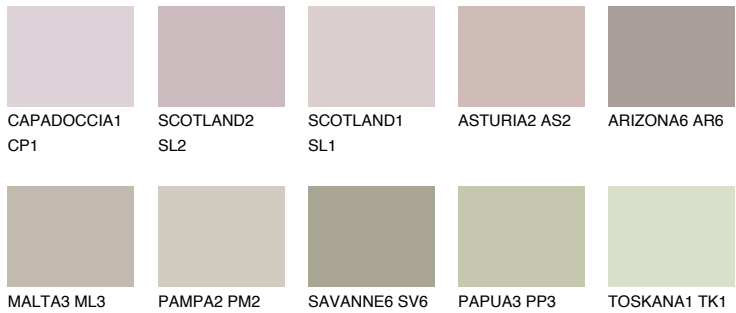

# COLOUR DETAILS

### Matching colours

#### COLOURS

#### INTENSE

For more information on plasters and paints, go to [www.ceresit.lv](http://www.ceresit.lv)

\*The presented colours refer to plasters and paints offered by Ceresit. Due to the use of digital techniques, the presented colours might not represent the original ones, thus they cannot be considered as a reliable colour presentation. We recommend checking the authentic colour samples.