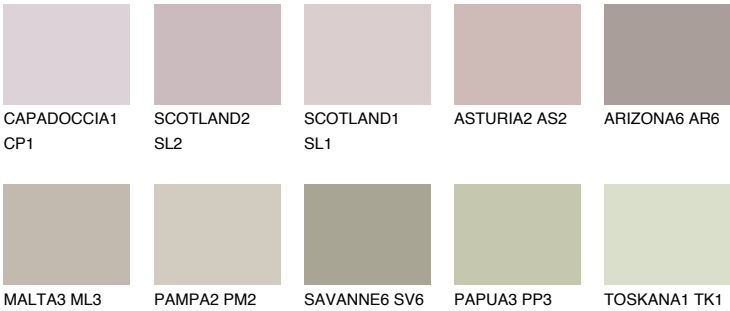

MINORCA3 MN3

48% **TSR** 44%

Matching colours

COLOURS

INTENSE

For more information on plasters and paints, go to www.ceresit.lv

*The presented colours refer to plasters and paints offered by Ceresit. Due to the use of digital techniques, the presented colours might not represent the original ones, thus they cannot be considered as a reliable colour presentation. We recommend checking the authentic colour samples.