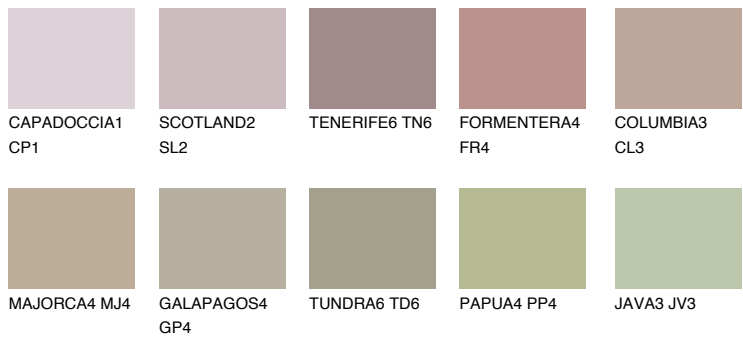

MINORCA4 MN4

40% **TSR** 41%

Matching colours

COLOURS

INTENSE

For more information on plasters and paints, go to
www.ceresit.lv

*The presented colours refer to plasters and paints offered by Ceresit. Due to the use of digital techniques, the presented colours might not represent the original ones, thus they cannot be considered as a reliable colour presentation. We recommend checking the authentic colour samples.