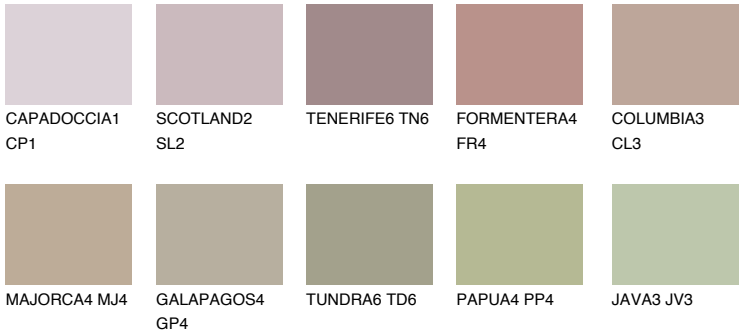

MINORCA4 MN4

40% **TSR** 41%

Matching colours

COLOURS

INTENSE

For more information on plasters and paints, go to www.ceresit.lv

*The presented colours refer to plasters and paints offered by Ceresit. Due to the use of digital techniques, the presented colours might not represent the original ones, thus they cannot be considered as a reliable colour presentation. We recommend checking the authentic colour samples.