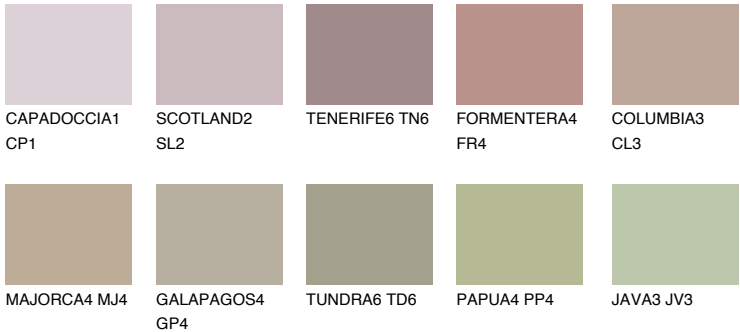

## MINORCA4 MN4

40% **TSR** 41%

### Matching colours

#### COLOURS

#### INTENSE

For more information on plasters and paints, go to [www.ceresit.lv](http://www.ceresit.lv)

\*The presented colours refer to plasters and paints offered by Ceresit. Due to the use of digital techniques, the presented colours might not represent the original ones, thus they cannot be considered as a reliable colour presentation. We recommend checking the authentic colour samples.