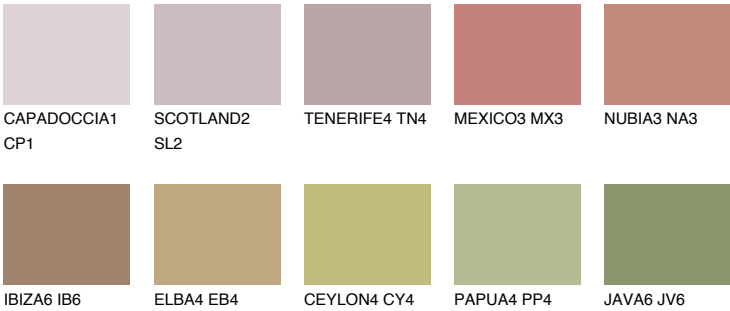

MINORCA5 MN5

☀ 27% **TSR 30%**

Matching colours

COLOURS

INTENSE

For more information on plasters and paints, go to
www.ceresit.lv

*The presented colours refer to plasters and paints offered by Ceresit. Due to the use of digital techniques, the presented colours might not represent the original ones, thus they cannot be considered as a reliable colour presentation. We recommend checking the authentic colour samples.