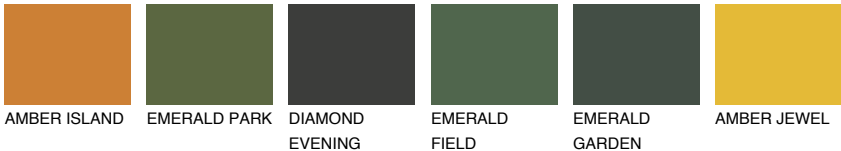

MINORCA5 MN5

☀ 27% **TSR 30%**

Matching colours

COLOURS

INTENSE

For more information on plasters and paints, go to www.ceresit.lv

*The presented colours refer to plasters and paints offered by Ceresit. Due to the use of digital techniques, the presented colours might not represent the original ones, thus they cannot be considered as a reliable colour presentation. We recommend checking the authentic colour samples.