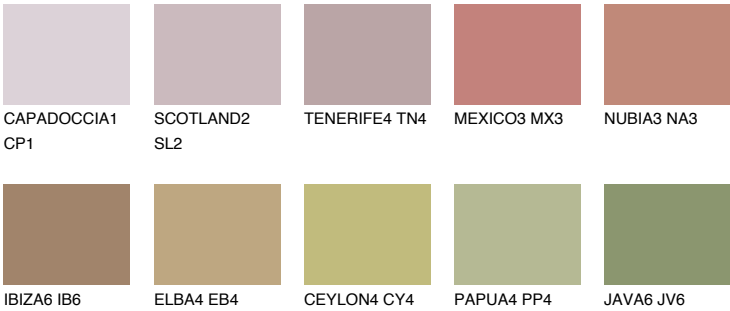

MINORCA5 MN5

☀ 27% **TSR 30%**

Matching colours

COLOURS

INTENSE

For more information on plasters and paints, go to www.ceresit.lv

*The presented colours refer to plasters and paints offered by Ceresit. Due to the use of digital techniques, the presented colours might not represent the original ones, thus they cannot be considered as a reliable colour presentation. We recommend checking the authentic colour samples.