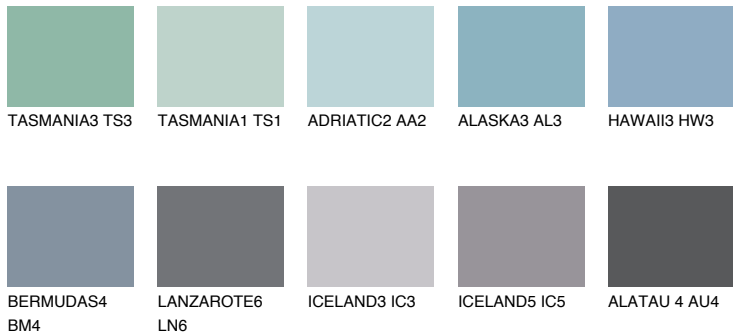

COLOUR DETAILS

SAMOA3 SA3

42% TSR 45%

Matching colours

COLOURS

INTENSE

For more information on plasters and paints, go to www.ceresit.lv

*The presented colours refer to plasters and paints offered by Ceresit. Due to the use of digital techniques, the presented colours might not represent the original ones, thus they cannot be considered as a reliable colour presentation. We recommend checking the authentic colour samples.