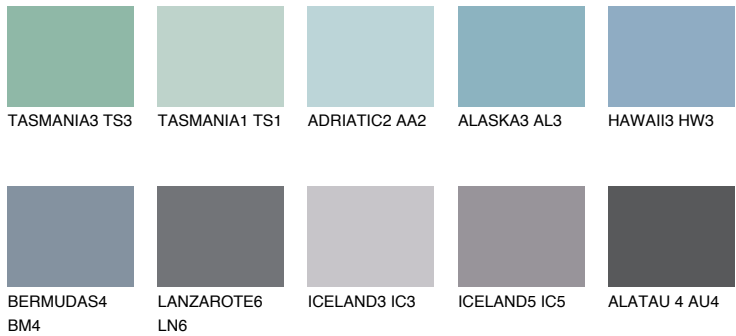

COLOUR DETAILS

SAMOA3 SA3

42% TSR 45%

Matching colours

COLOURS

INTENSE

For more information on plasters and paints, go to www.ceresit.lv

*The presented colours refer to plasters and paints offered by Ceresit. Due to the use of digital techniques, the presented colours might not represent the original ones, thus they cannot be considered as a reliable colour presentation. We recommend checking the authentic colour samples.