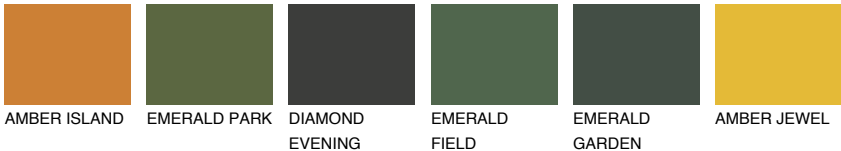

MINORCA6 MN6

☀️ 19%   **TSR 20%**

Matching colours

COLOURS

INTENSE

For more information on plasters and paints, go to www.ceresit.lv

*The presented colours refer to plasters and paints offered by Ceresit. Due to the use of digital techniques, the presented colours might not represent the original ones, thus they cannot be considered as a reliable colour presentation. We recommend checking the authentic colour samples.