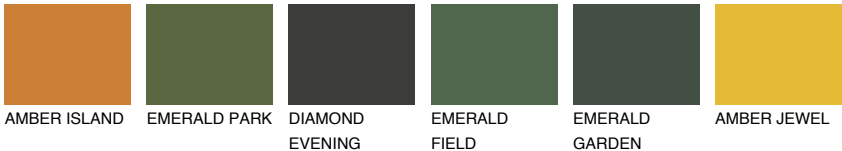

MINORCA6 MN6

☀️ 19% **TSR 20%**

Matching colours

COLOURS

INTENSE

For more information on plasters and paints, go to www.ceresit.lv

*The presented colours refer to plasters and paints offered by Ceresit. Due to the use of digital techniques, the presented colours might not represent the original ones, thus they cannot be considered as a reliable colour presentation. We recommend checking the authentic colour samples.