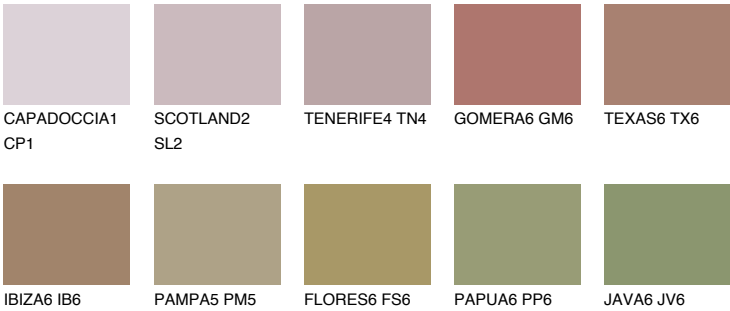

## MINORCA6 MN6

☀️ 19%    **TSR 20%**

### Matching colours

#### COLOURS

#### INTENSE

For more information on plasters and paints, go to [www.ceresit.lv](http://www.ceresit.lv)

\*The presented colours refer to plasters and paints offered by Ceresit. Due to the use of digital techniques, the presented colours might not represent the original ones, thus they cannot be considered as a reliable colour presentation. We recommend checking the authentic colour samples.