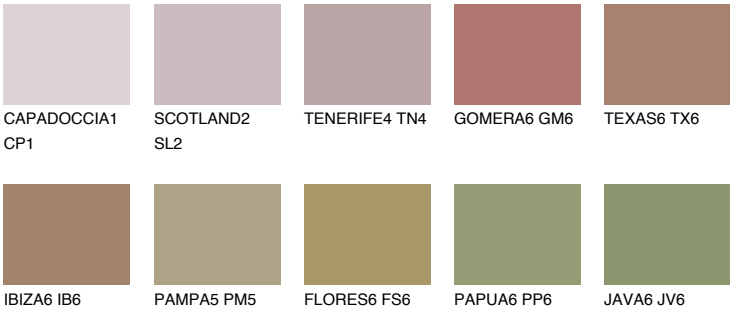

MINORCA6 MN6

☀️ 19% **TSR 20%**

Matching colours

COLOURS

INTENSE

For more information on plasters and paints, go to www.ceresit.lv

*The presented colours refer to plasters and paints offered by Ceresit. Due to the use of digital techniques, the presented colours might not represent the original ones, thus they cannot be considered as a reliable colour presentation. We recommend checking the authentic colour samples.