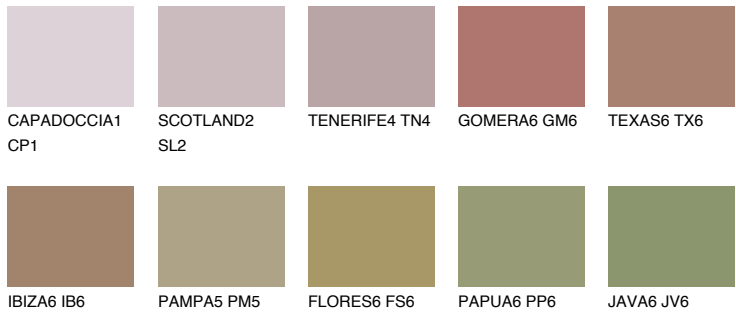

COLOUR DETAILS

MINORCA6 MN6

19% **TSR** 20%

Matching colours

COLOURS

INTENSE

For more information on plasters and paints, go to www.ceresit.lv

*The presented colours refer to plasters and paints offered by Ceresit. Due to the use of digital techniques, the presented colours might not represent the original ones, thus they cannot be considered as a reliable colour presentation. We recommend checking the authentic colour samples.