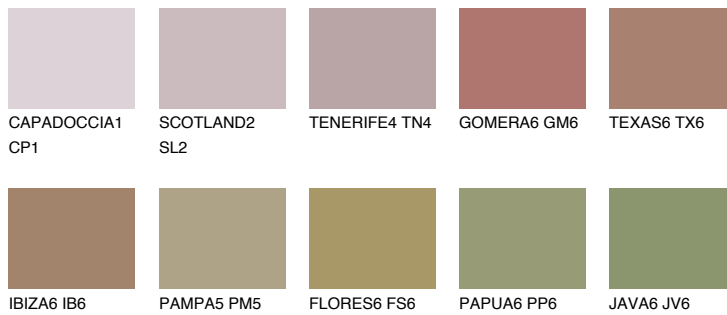

MINORCA6 MN6

19% **TSR** 20%

Matching colours

COLOURS

INTENSE

For more information on plasters and paints, go to
www.ceresit.lv

*The presented colours refer to plasters and paints offered by Ceresit. Due to the use of digital techniques, the presented colours might not represent the original ones, thus they cannot be considered as a reliable colour presentation. We recommend checking the authentic colour samples.