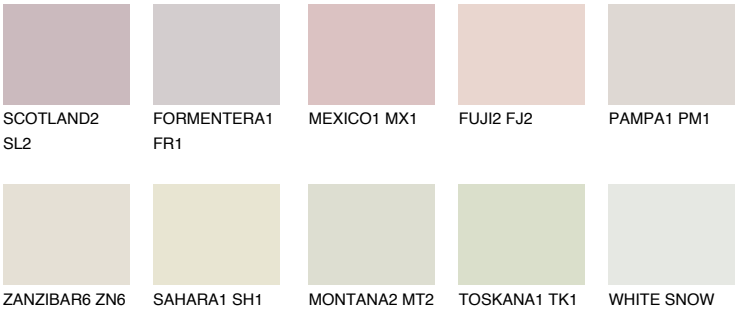

COLOUR DETAILS

MADEIRA1 MD1

74% TSR 72%

Matching colours

COLOURS

INTENSE

For more information on plasters and paints, go to www.ceresit.lv

*The presented colours refer to plasters and paints offered by Ceresit. Due to the use of digital techniques, the presented colours might not represent the original ones, thus they cannot be considered as a reliable colour presentation. We recommend checking the authentic colour samples.