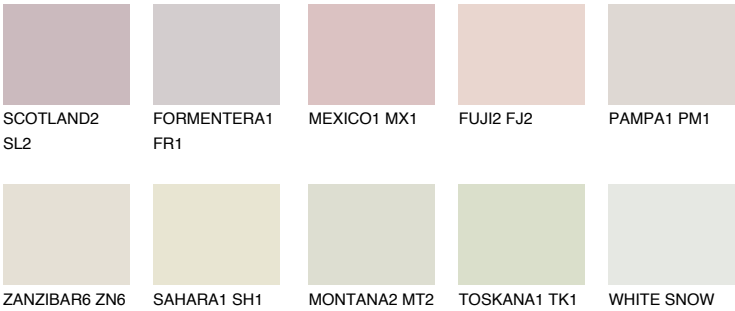

MADEIRA1 MD1

74% TSR 72%

Matching colours

COLOURS

INTENSE

For more information on plasters and paints, go to www.ceresit.lv

*The presented colours refer to plasters and paints offered by Ceresit. Due to the use of digital techniques, the presented colours might not represent the original ones, thus they cannot be considered as a reliable colour presentation. We recommend checking the authentic colour samples.