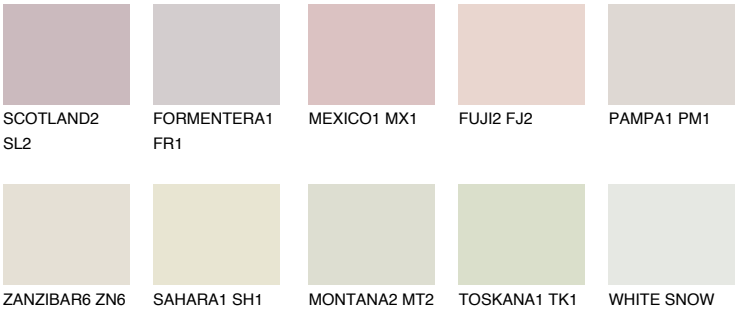

## MADEIRA1 MD1

74% TSR 72%

### Matching colours

#### COLOURS

#### INTENSE

For more information on plasters and paints, go to [www.ceresit.lv](http://www.ceresit.lv)

\*The presented colours refer to plasters and paints offered by Ceresit. Due to the use of digital techniques, the presented colours might not represent the original ones, thus they cannot be considered as a reliable colour presentation. We recommend checking the authentic colour samples.