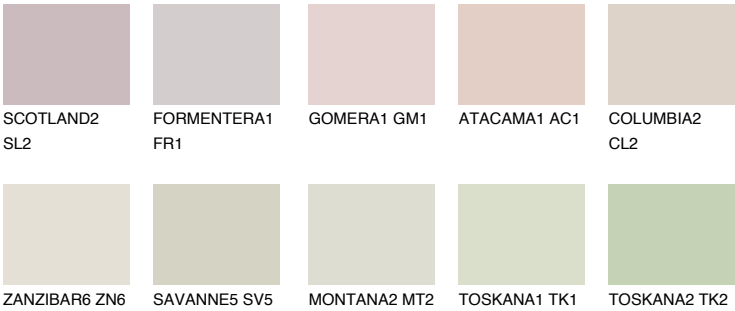

MADEIRA2 MD2

66% **TSR** 64%

Matching colours

COLOURS

INTENSE

For more information on plasters and paints, go to www.ceresit.lv

*The presented colours refer to plasters and paints offered by Ceresit. Due to the use of digital techniques, the presented colours might not represent the original ones, thus they cannot be considered as a reliable colour presentation. We recommend checking the authentic colour samples.