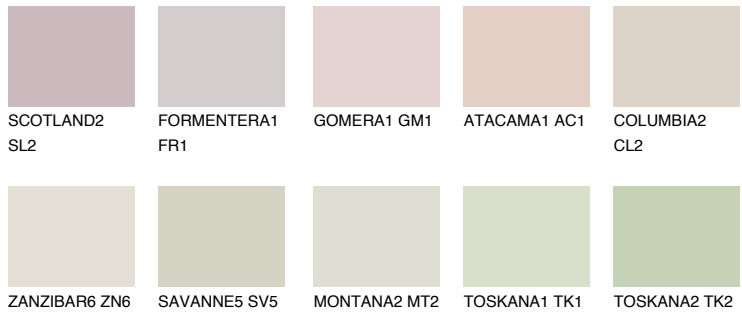

COLOUR DETAILS

MADEIRA2 MD2

66% TSR 64%

Matching colours

COLOURS

INTENSE

For more information on plasters and paints, go to www.ceresit.lv

*The presented colours refer to plasters and paints offered by Ceresit. Due to the use of digital techniques, the presented colours might not represent the original ones, thus they cannot be considered as a reliable colour presentation. We recommend checking the authentic colour samples.