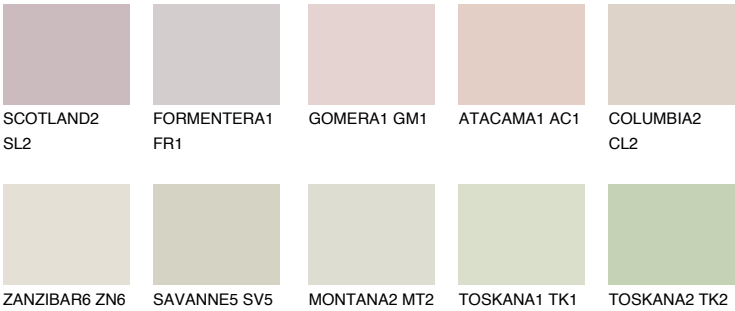

MADEIRA2 MD2

66% TSR 64%

Matching colours

COLOURS

INTENSE

For more information on plasters and paints, go to www.ceresit.lv

*The presented colours refer to plasters and paints offered by Ceresit. Due to the use of digital techniques, the presented colours might not represent the original ones, thus they cannot be considered as a reliable colour presentation. We recommend checking the authentic colour samples.