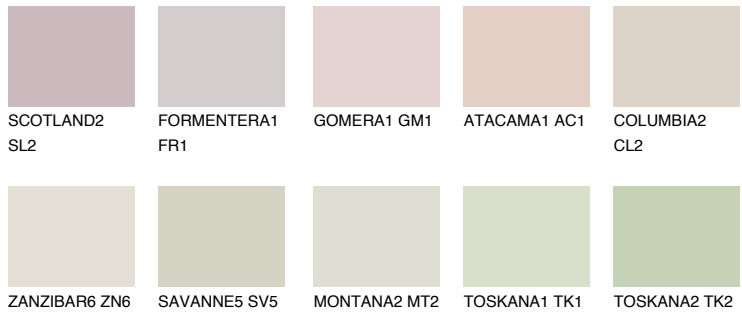

MADEIRA2 MD2

66% **TSR** 64%

Matching colours

COLOURS

INTENSE

For more information on plasters and paints, go to www.ceresit.lv

*The presented colours refer to plasters and paints offered by Ceresit. Due to the use of digital techniques, the presented colours might not represent the original ones, thus they cannot be considered as a reliable colour presentation. We recommend checking the authentic colour samples.