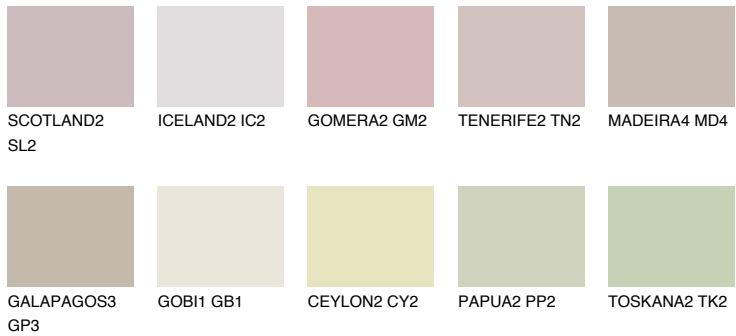

COLOUR DETAILS

MADEIRA3 MD3

52% TSR 50%

Matching colours

COLOURS

INTENSE

For more information on plasters and paints, go to www.ceresit.lv

*The presented colours refer to plasters and paints offered by Ceresit. Due to the use of digital techniques, the presented colours might not represent the original ones, thus they cannot be considered as a reliable colour presentation. We recommend checking the authentic colour samples.