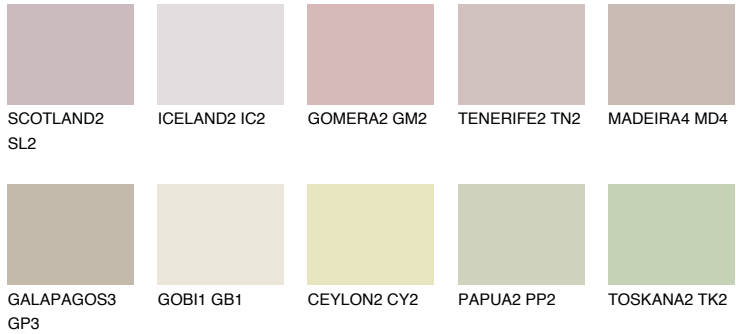

COLOUR DETAILS

MADEIRA3 MD3

52% TSR 50%

Matching colours

COLOURS

INTENSE

For more information on plasters and paints, go to www.ceresit.lv

*The presented colours refer to plasters and paints offered by Ceresit. Due to the use of digital techniques, the presented colours might not represent the original ones, thus they cannot be considered as a reliable colour presentation. We recommend checking the authentic colour samples.