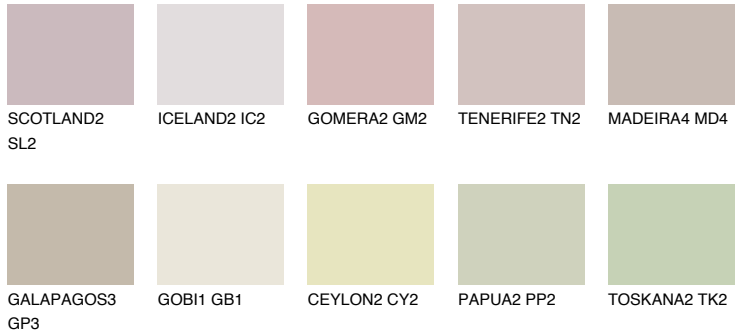

COLOUR DETAILS

MADEIRA3 MD3

52% TSR 50%

Matching colours

COLOURS

INTENSE

For more information on plasters and paints, go to www.ceresit.lv

*The presented colours refer to plasters and paints offered by Ceresit. Due to the use of digital techniques, the presented colours might not represent the original ones, thus they cannot be considered as a reliable colour presentation. We recommend checking the authentic colour samples.