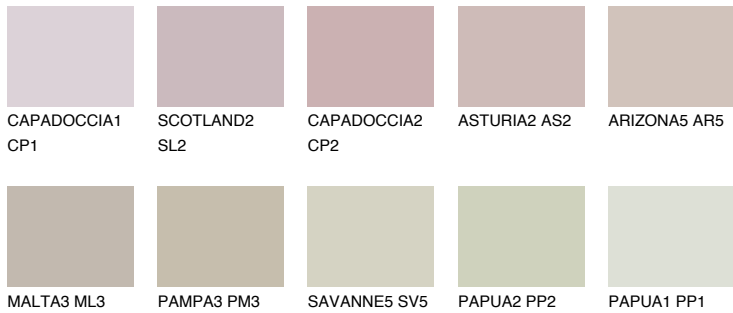

# COLOUR DETAILS

### Matching colours

#### COLOURS

#### INTENSE

For more information on plasters and paints, go to [www.ceresit.lv](http://www.ceresit.lv)

\*The presented colours refer to plasters and paints offered by Ceresit. Due to the use of digital techniques, the presented colours might not represent the original ones, thus they cannot be considered as a reliable colour presentation. We recommend checking the authentic colour samples.