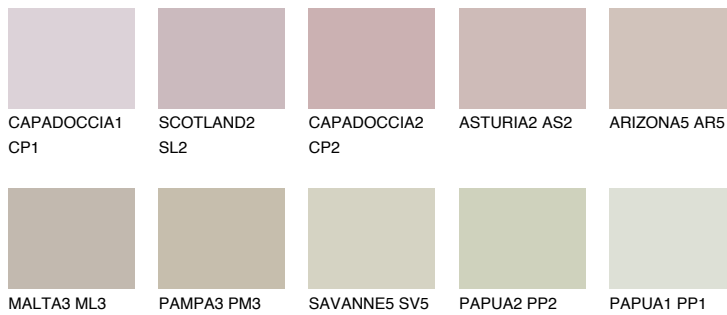

COLOUR DETAILS

MADEIRA4 MD4

51% TSR 49%

Matching colours

COLOURS

INTENSE

For more information on plasters and paints, go to www.ceresit.lv

*The presented colours refer to plasters and paints offered by Ceresit. Due to the use of digital techniques, the presented colours might not represent the original ones, thus they cannot be considered as a reliable colour presentation. We recommend checking the authentic colour samples.