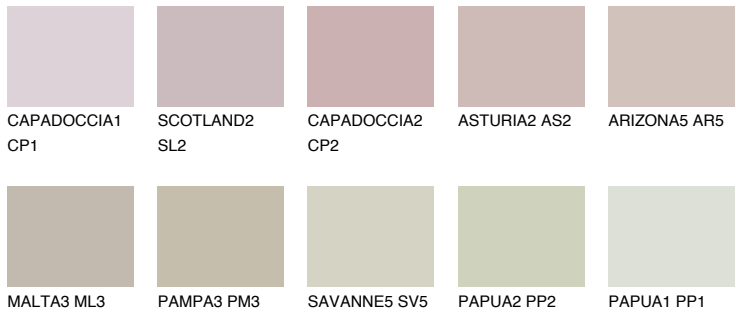

COLOUR DETAILS

MADEIRA4 MD4

51% TSR 49%

Matching colours

COLOURS

INTENSE

For more information on plasters and paints, go to www.ceresit.lv

*The presented colours refer to plasters and paints offered by Ceresit. Due to the use of digital techniques, the presented colours might not represent the original ones, thus they cannot be considered as a reliable colour presentation. We recommend checking the authentic colour samples.