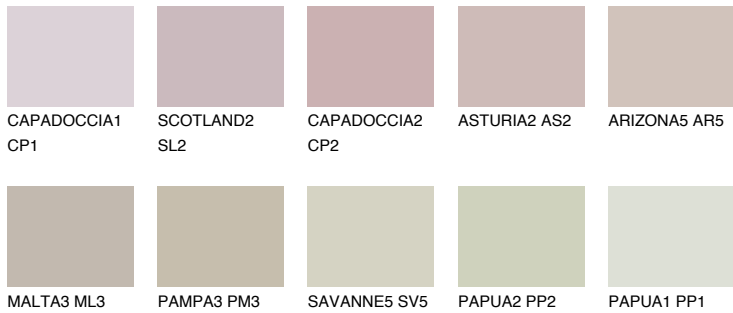

COLOUR DETAILS

MADEIRA4 MD4

51% TSR 49%

Matching colours

COLOURS

INTENSE

For more information on plasters and paints, go to www.ceresit.lv

*The presented colours refer to plasters and paints offered by Ceresit. Due to the use of digital techniques, the presented colours might not represent the original ones, thus they cannot be considered as a reliable colour presentation. We recommend checking the authentic colour samples.