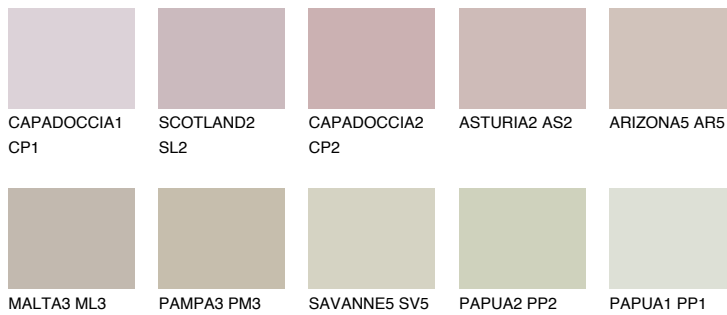

# COLOUR DETAILS

### Matching colours

#### COLOURS

#### INTENSE

For more information on plasters and paints, go to [www.ceresit.lv](http://www.ceresit.lv)

\*The presented colours refer to plasters and paints offered by Ceresit. Due to the use of digital techniques, the presented colours might not represent the original ones, thus they cannot be considered as a reliable colour presentation. We recommend checking the authentic colour samples.