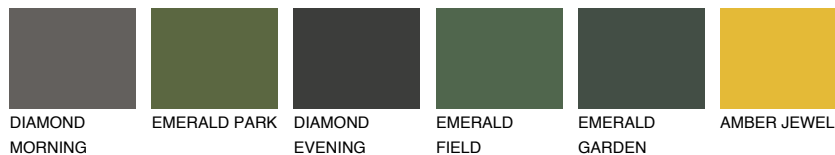

COLOUR DETAILS

MADEIRA4 MD4

51% TSR 49%

Matching colours

COLOURS

INTENSE

For more information on plasters and paints, go to www.ceresit.lv

*The presented colours refer to plasters and paints offered by Ceresit. Due to the use of digital techniques, the presented colours might not represent the original ones, thus they cannot be considered as a reliable colour presentation. We recommend checking the authentic colour samples.