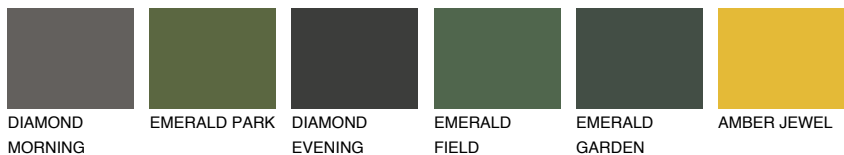

COLOUR DETAILS

MADEIRA4 MD4

51% TSR 49%

Matching colours

COLOURS

INTENSE

For more information on plasters and paints, go to www.ceresit.lv

*The presented colours refer to plasters and paints offered by Ceresit. Due to the use of digital techniques, the presented colours might not represent the original ones, thus they cannot be considered as a reliable colour presentation. We recommend checking the authentic colour samples.