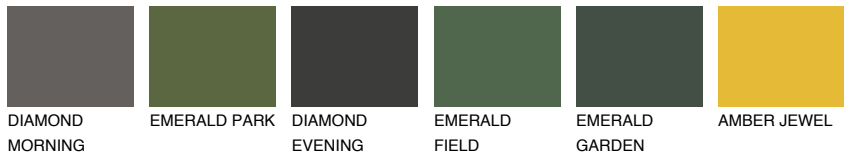

COLOUR DETAILS

MADEIRA4 MD4

51% TSR 49%

Matching colours

COLOURS

INTENSE

For more information on plasters and paints, go to www.ceresit.lv

*The presented colours refer to plasters and paints offered by Ceresit. Due to the use of digital techniques, the presented colours might not represent the original ones, thus they cannot be considered as a reliable colour presentation. We recommend checking the authentic colour samples.