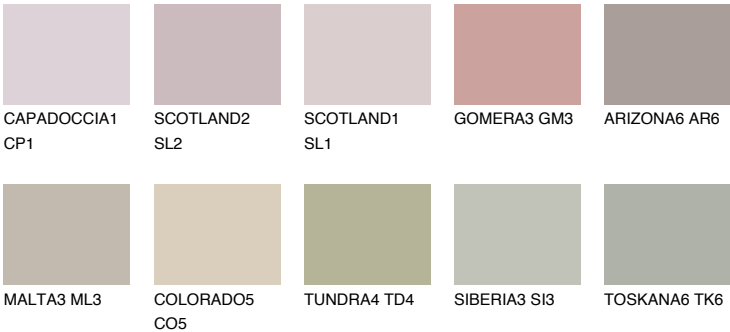

## MADEIRA5 MD5

42% TSR 41%

### Matching colours

#### COLOURS

#### INTENSE

For more information on plasters and paints, go to [www.ceresit.lv](http://www.ceresit.lv)

\*The presented colours refer to plasters and paints offered by Ceresit. Due to the use of digital techniques, the presented colours might not represent the original ones, thus they cannot be considered as a reliable colour presentation. We recommend checking the authentic colour samples.