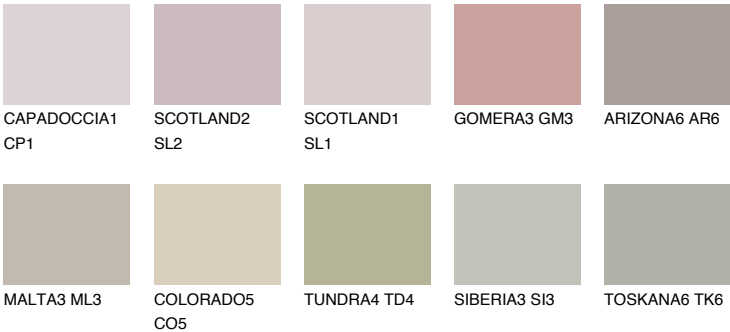

## MADEIRA5 MD5

42% **TSR** 41%

### Matching colours

#### COLOURS

#### INTENSE

For more information on plasters and paints, go to [www.ceresit.lv](http://www.ceresit.lv)

\*The presented colours refer to plasters and paints offered by Ceresit. Due to the use of digital techniques, the presented colours might not represent the original ones, thus they cannot be considered as a reliable colour presentation. We recommend checking the authentic colour samples.