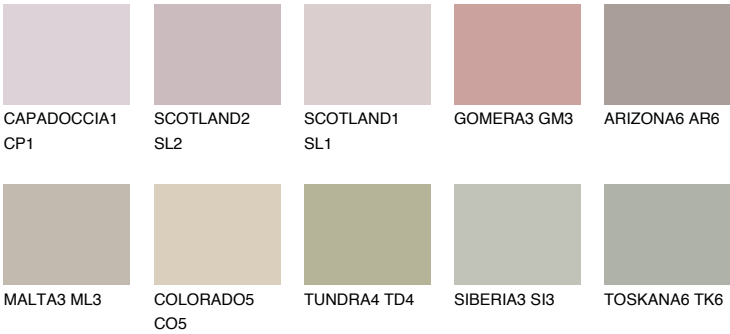

MADEIRA5 MD5

42% **TSR** 41%

Matching colours

COLOURS

INTENSE

For more information on plasters and paints, go to www.ceresit.lv

*The presented colours refer to plasters and paints offered by Ceresit. Due to the use of digital techniques, the presented colours might not represent the original ones, thus they cannot be considered as a reliable colour presentation. We recommend checking the authentic colour samples.