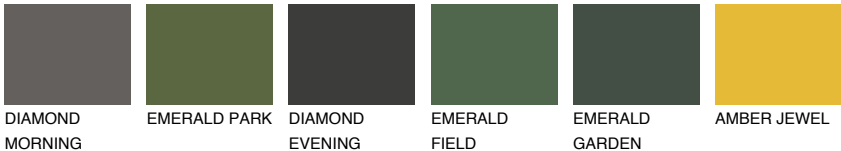

MADEIRA5 MD5

42% **TSR** 41%

Matching colours

COLOURS

INTENSE

For more information on plasters and paints, go to www.ceresit.lv

*The presented colours refer to plasters and paints offered by Ceresit. Due to the use of digital techniques, the presented colours might not represent the original ones, thus they cannot be considered as a reliable colour presentation. We recommend checking the authentic colour samples.