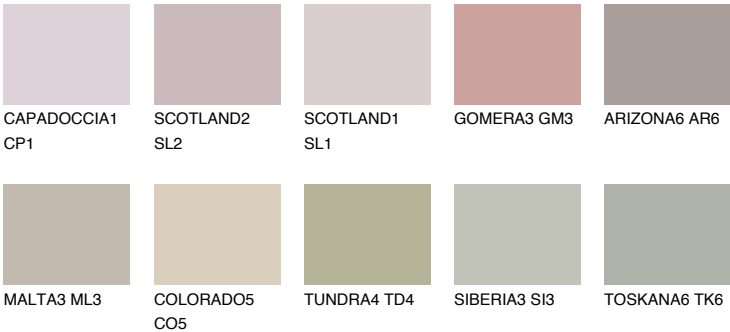

MADEIRA5 MD5

42% TSR 41%

Matching colours

COLOURS

INTENSE

For more information on plasters and paints, go to www.ceresit.lv

*The presented colours refer to plasters and paints offered by Ceresit. Due to the use of digital techniques, the presented colours might not represent the original ones, thus they cannot be considered as a reliable colour presentation. We recommend checking the authentic colour samples.