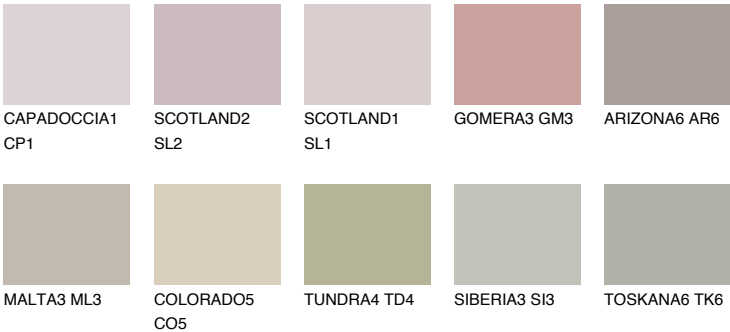

MADEIRA5 MD5

42% **TSR** 41%

Matching colours

COLOURS

INTENSE

For more information on plasters and paints, go to www.ceresit.lv

*The presented colours refer to plasters and paints offered by Ceresit. Due to the use of digital techniques, the presented colours might not represent the original ones, thus they cannot be considered as a reliable colour presentation. We recommend checking the authentic colour samples.