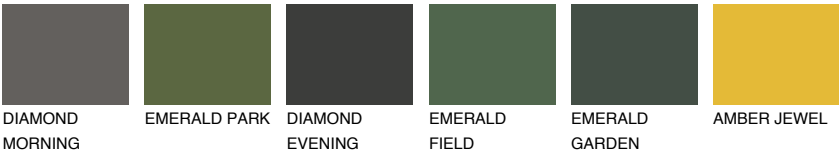

MADEIRA5 MD5

42% TSR 41%

Matching colours

COLOURS

INTENSE

For more information on plasters and paints, go to www.ceresit.lv

*The presented colours refer to plasters and paints offered by Ceresit. Due to the use of digital techniques, the presented colours might not represent the original ones, thus they cannot be considered as a reliable colour presentation. We recommend checking the authentic colour samples.