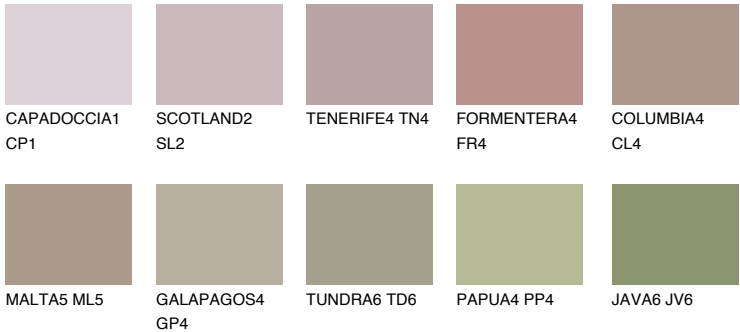

MADEIRA6 MD6

☀ 29% **TSR** 28%

Matching colours

COLOURS

INTENSE

For more information on plasters and paints, go to
www.ceresit.lv

*The presented colours refer to plasters and paints offered by Ceresit. Due to the use of digital techniques, the presented colours might not represent the original ones, thus they cannot be considered as a reliable colour presentation. We recommend checking the authentic colour samples.