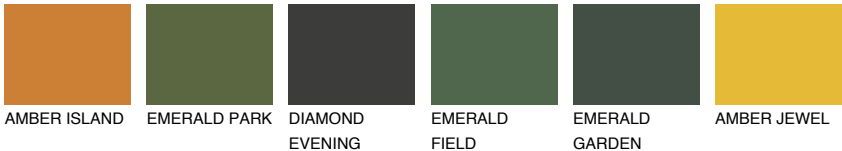

MADEIRA6 MD6

☀ 29% **TSR** 28%

Matching colours

COLOURS

INTENSE

For more information on plasters and paints, go to
www.ceresit.lv

*The presented colours refer to plasters and paints offered by Ceresit. Due to the use of digital techniques, the presented colours might not represent the original ones, thus they cannot be considered as a reliable colour presentation. We recommend checking the authentic colour samples.