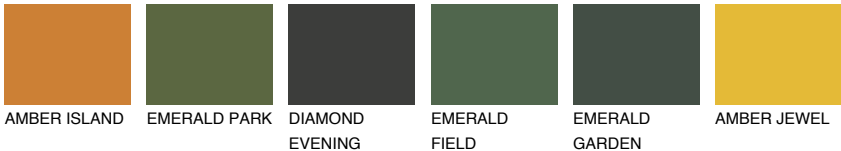

MADEIRA6 MD6

☀ 29% **TSR** 28%

Matching colours

COLOURS

INTENSE

For more information on plasters and paints, go to
www.ceresit.lv

*The presented colours refer to plasters and paints offered by Ceresit. Due to the use of digital techniques, the presented colours might not represent the original ones, thus they cannot be considered as a reliable colour presentation. We recommend checking the authentic colour samples.