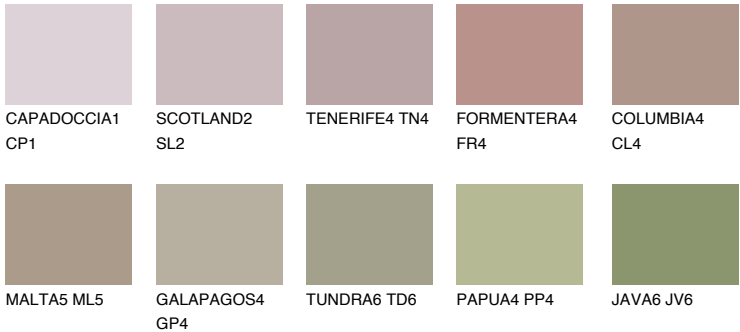

## MADEIRA6 MD6

☀ 29%    **TSR** 28%

### Matching colours

#### COLOURS

#### INTENSE

For more information on plasters and paints, go to  
[www.ceresit.lv](http://www.ceresit.lv)

\*The presented colours refer to plasters and paints offered by Ceresit. Due to the use of digital techniques, the presented colours might not represent the original ones, thus they cannot be considered as a reliable colour presentation. We recommend checking the authentic colour samples.