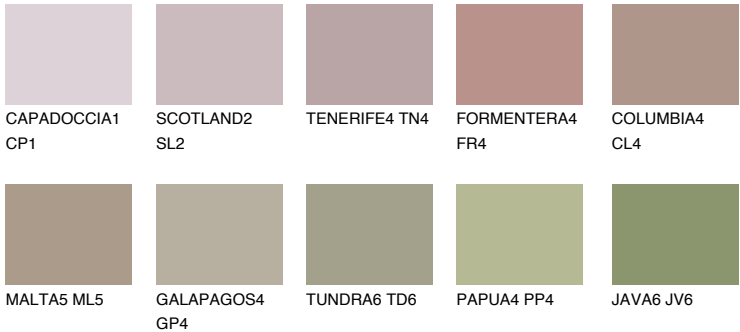

MADEIRA6 MD6

☀ 29% **TSR 28%**

Matching colours

COLOURS

INTENSE

For more information on plasters and paints, go to
www.ceresit.lv

*The presented colours refer to plasters and paints offered by Ceresit. Due to the use of digital techniques, the presented colours might not represent the original ones, thus they cannot be considered as a reliable colour presentation. We recommend checking the authentic colour samples.