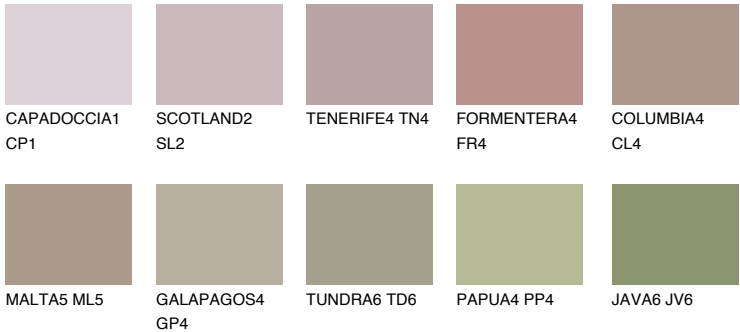

MADEIRA6 MD6

☀ 29% **TSR** 28%

Matching colours

COLOURS

INTENSE

For more information on plasters and paints, go to www.ceresit.lv

*The presented colours refer to plasters and paints offered by Ceresit. Due to the use of digital techniques, the presented colours might not represent the original ones, thus they cannot be considered as a reliable colour presentation. We recommend checking the authentic colour samples.