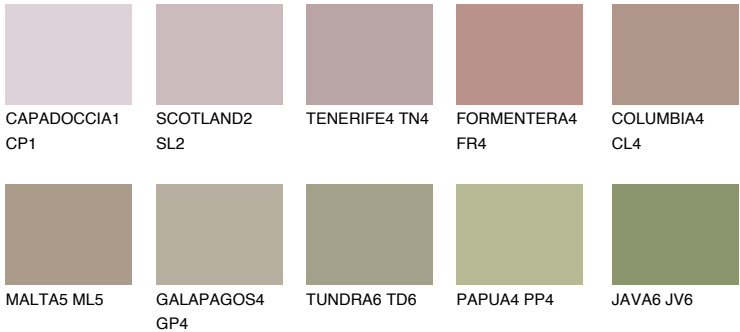

## MADEIRA6 MD6

☀ 29%    **TSR** 28%

### Matching colours

#### COLOURS

#### INTENSE

For more information on plasters and paints, go to [www.ceresit.lv](http://www.ceresit.lv)

\*The presented colours refer to plasters and paints offered by Ceresit. Due to the use of digital techniques, the presented colours might not represent the original ones, thus they cannot be considered as a reliable colour presentation. We recommend checking the authentic colour samples.