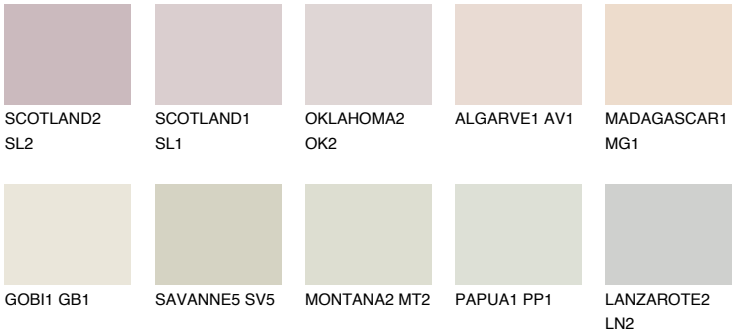

## COLUMBIA1 CL1

76% TSR 69%

### Matching colours

#### COLOURS

#### INTENSE

For more information on plasters and paints, go to [www.ceresit.lv](http://www.ceresit.lv)

\*The presented colours refer to plasters and paints offered by Ceresit. Due to the use of digital techniques, the presented colours might not represent the original ones, thus they cannot be considered as a reliable colour presentation. We recommend checking the authentic colour samples.