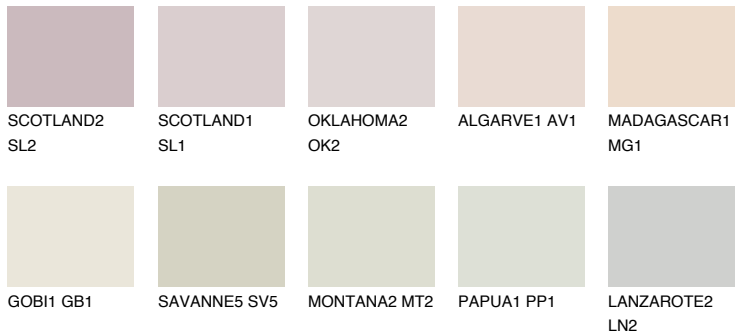

# COLOUR DETAILS

## COLUMBIA1 CL1

76% **TSR** 69%

### Matching colours

#### COLOURS