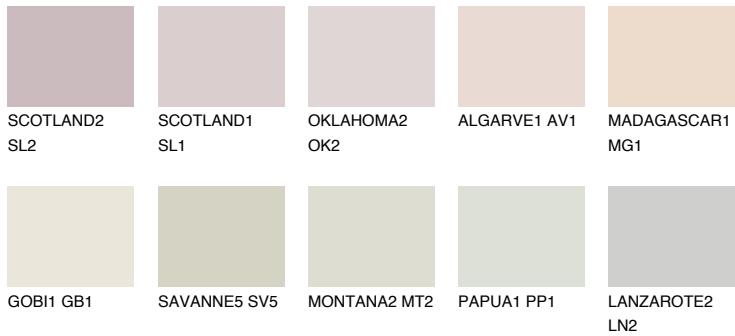

COLOUR DETAILS

COLUMBIA1 CL1

76% TSR 69%

Matching colours

COLOURS

INTENSE

For more information on plasters and paints, go to www.ceresit.lv

*The presented colours refer to plasters and paints offered by Ceresit. Due to the use of digital techniques, the presented colours might not represent the original ones, thus they cannot be considered as a reliable colour presentation. We recommend checking the authentic colour samples.