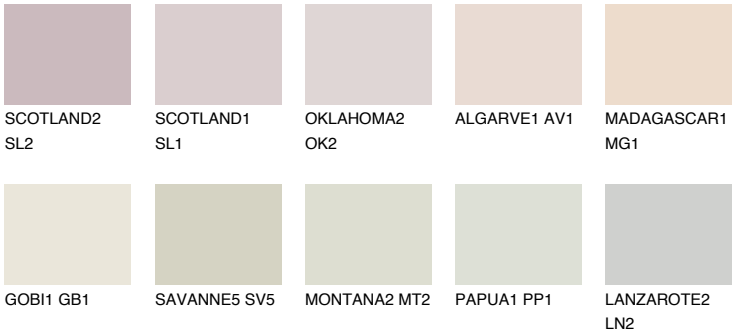

COLUMBIA1 CL1

76% **TSR** 69%

Matching colours

COLOURS

INTENSE

For more information on plasters and paints, go to www.ceresit.lv

*The presented colours refer to plasters and paints offered by Ceresit. Due to the use of digital techniques, the presented colours might not represent the original ones, thus they cannot be considered as a reliable colour presentation. We recommend checking the authentic colour samples.