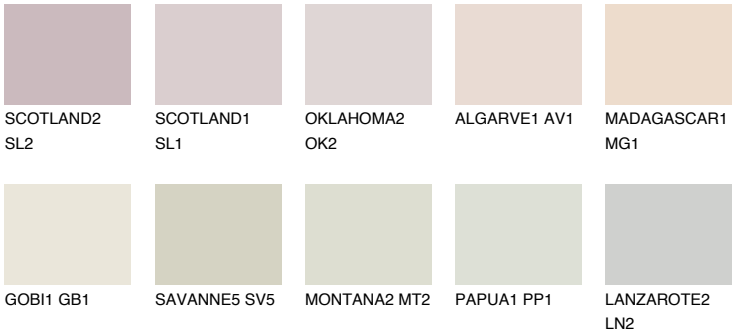

COLUMBIA1 CL1

76% TSR 69%

Matching colours

COLOURS

INTENSE

For more information on plasters and paints, go to www.ceresit.lv

*The presented colours refer to plasters and paints offered by Ceresit. Due to the use of digital techniques, the presented colours might not represent the original ones, thus they cannot be considered as a reliable colour presentation. We recommend checking the authentic colour samples.