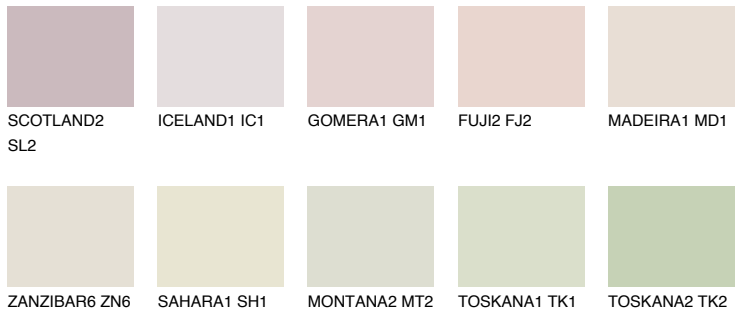

# COLOUR DETAILS

## COLUMBIA2 CL2

66% **TSR** 61%

### Matching colours

#### COLOURS