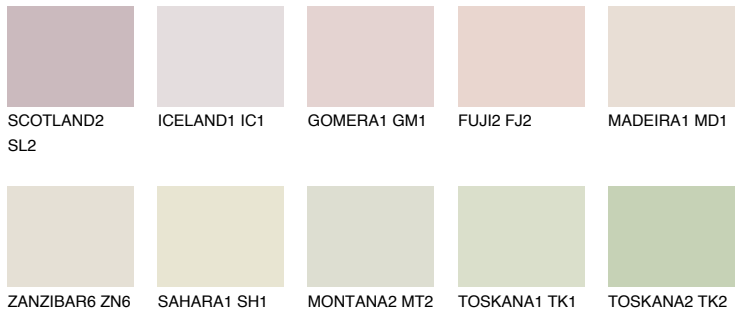

COLOUR DETAILS

COLUMBIA2 CL2

66% TSR 61%

Matching colours

COLOURS

INTENSE

For more information on plasters and paints, go to www.ceresit.lv

*The presented colours refer to plasters and paints offered by Ceresit. Due to the use of digital techniques, the presented colours might not represent the original ones, thus they cannot be considered as a reliable colour presentation. We recommend checking the authentic colour samples.