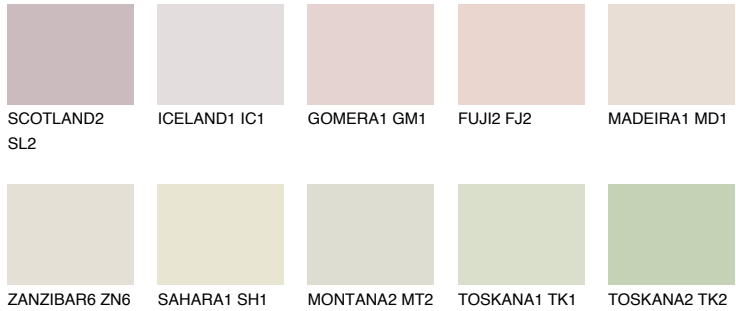

COLOUR DETAILS

COLUMBIA2 CL2

66% TSR 61%

Matching colours

COLOURS

INTENSE

For more information on plasters and paints, go to www.ceresit.lv

*The presented colours refer to plasters and paints offered by Ceresit. Due to the use of digital techniques, the presented colours might not represent the original ones, thus they cannot be considered as a reliable colour presentation. We recommend checking the authentic colour samples.