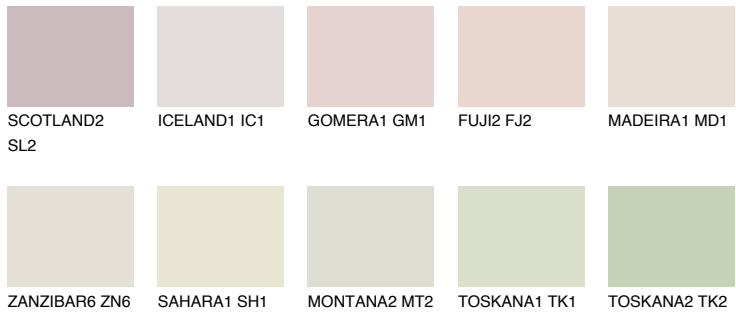

COLUMBIA2 CL2

66% **TSR** 61%

Matching colours

COLOURS

INTENSE

For more information on plasters and paints, go to www.ceresit.lv

*The presented colours refer to plasters and paints offered by Ceresit. Due to the use of digital techniques, the presented colours might not represent the original ones, thus they cannot be considered as a reliable colour presentation. We recommend checking the authentic colour samples.