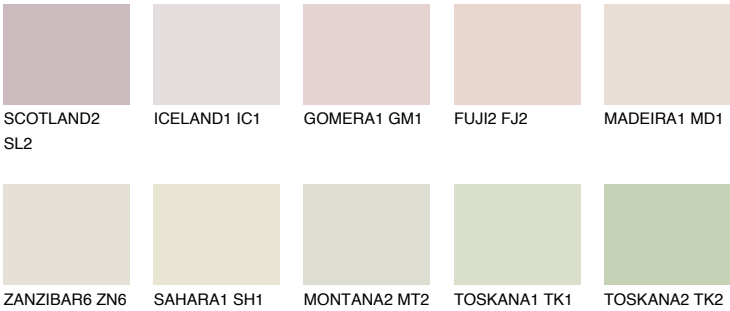

COLOUR DETAILS

COLUMBIA2 CL2

66% **TSR** 61%

Matching colours

COLOURS

INTENSE

For more information on plasters and paints, go to www.ceresit.lv

*The presented colours refer to plasters and paints offered by Ceresit. Due to the use of digital techniques, the presented colours might not represent the original ones, thus they cannot be considered as a reliable colour presentation. We recommend checking the authentic colour samples.