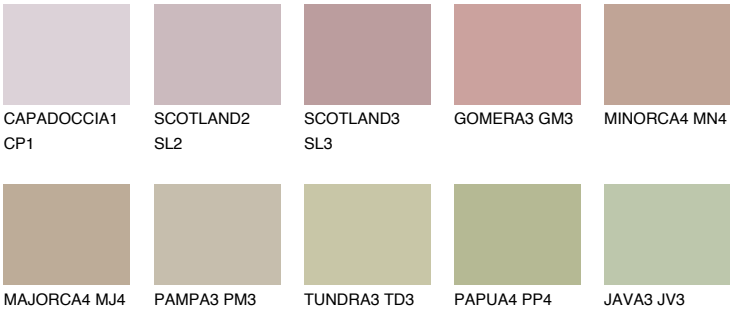

COLUMBIA3 CL3

40% **TSR** 41%

Matching colours

COLOURS

INTENSE

For more information on plasters and paints, go to
www.ceresit.lv

*The presented colours refer to plasters and paints offered by Ceresit. Due to the use of digital techniques, the presented colours might not represent the original ones, thus they cannot be considered as a reliable colour presentation. We recommend checking the authentic colour samples.