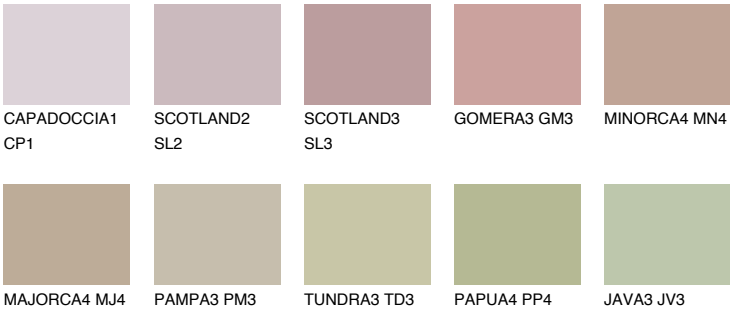

## COLUMBIA3 CL3

40% **TSR** 41%

### Matching colours

#### COLOURS

#### INTENSE

For more information on plasters and paints, go to [www.ceresit.lv](http://www.ceresit.lv)

\*The presented colours refer to plasters and paints offered by Ceresit. Due to the use of digital techniques, the presented colours might not represent the original ones, thus they cannot be considered as a reliable colour presentation. We recommend checking the authentic colour samples.