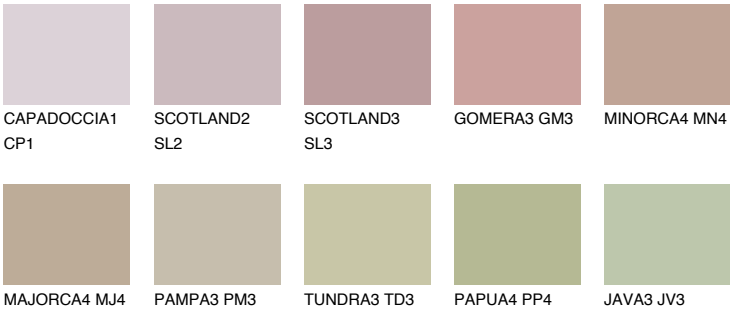

COLUMBIA3 CL3

40% **TSR** 41%

Matching colours

COLOURS

INTENSE

For more information on plasters and paints, go to www.ceresit.lv

*The presented colours refer to plasters and paints offered by Ceresit. Due to the use of digital techniques, the presented colours might not represent the original ones, thus they cannot be considered as a reliable colour presentation. We recommend checking the authentic colour samples.