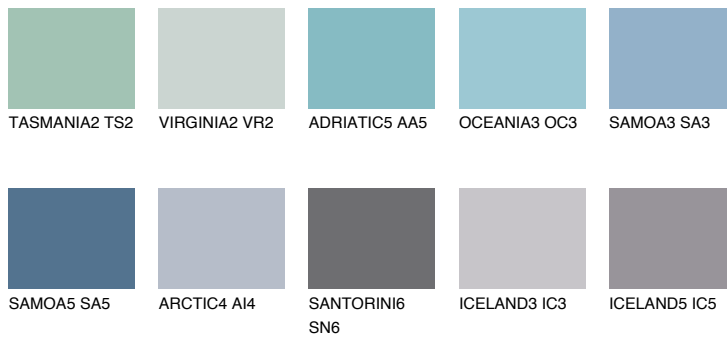

COLOUR DETAILS

SAMOA4 SA4

☀️ 30% **TSR 34%**

Matching colours

COLOURS

INTENSE

For more information on plasters and paints, go to www.ceresit.lv

*The presented colours refer to plasters and paints offered by Ceresit. Due to the use of digital techniques, the presented colours might not represent the original ones, thus they cannot be considered as a reliable colour presentation. We recommend checking the authentic colour samples.