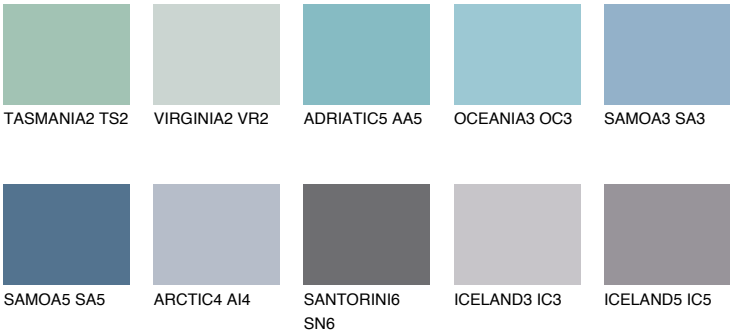

SAMOA4 SA4

☀️ 30% **TSR 34%**

Matching colours

COLOURS

INTENSE

For more information on plasters and paints, go to www.ceresit.lv

*The presented colours refer to plasters and paints offered by Ceresit. Due to the use of digital techniques, the presented colours might not represent the original ones, thus they cannot be considered as a reliable colour presentation. We recommend checking the authentic colour samples.