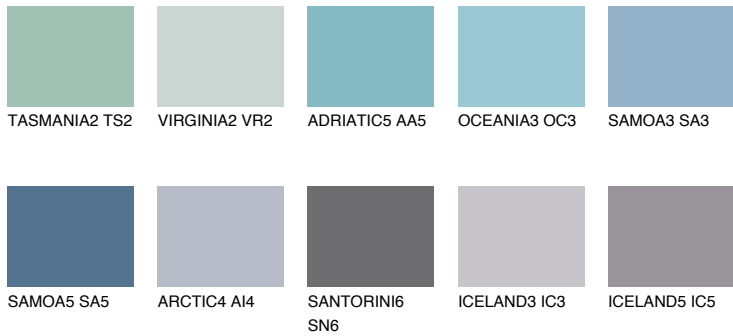

COLOUR DETAILS

SAMOA4 SA4

☀️ 30% **TSR 34%**

Matching colours

COLOURS

INTENSE

For more information on plasters and paints, go to www.ceresit.lv

*The presented colours refer to plasters and paints offered by Ceresit. Due to the use of digital techniques, the presented colours might not represent the original ones, thus they cannot be considered as a reliable colour presentation. We recommend checking the authentic colour samples.