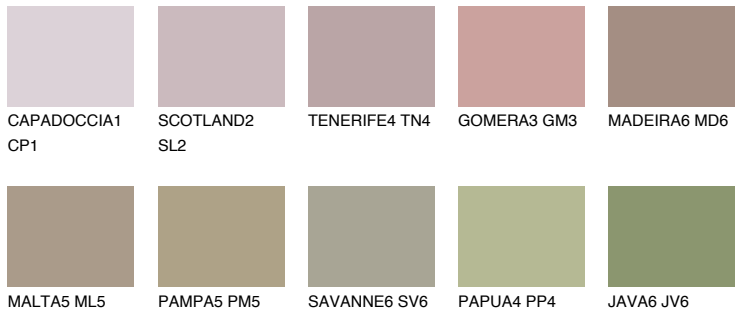

COLOUR DETAILS

COLUMBIA4 CL4

32% TSR 30%

Matching colours

COLOURS

INTENSE

For more information on plasters and paints, go to www.ceresit.lv

*The presented colours refer to plasters and paints offered by Ceresit. Due to the use of digital techniques, the presented colours might not represent the original ones, thus they cannot be considered as a reliable colour presentation. We recommend checking the authentic colour samples.