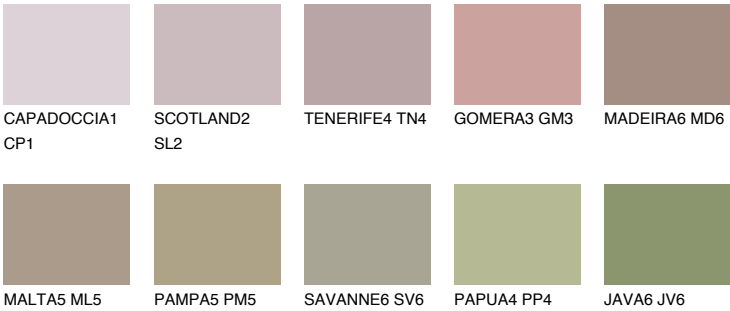

## COLUMBIA4 CL4

32% TSR 30%

### Matching colours

#### COLOURS

#### INTENSE

For more information on plasters and paints, go to [www.ceresit.lv](http://www.ceresit.lv)

\*The presented colours refer to plasters and paints offered by Ceresit. Due to the use of digital techniques, the presented colours might not represent the original ones, thus they cannot be considered as a reliable colour presentation. We recommend checking the authentic colour samples.