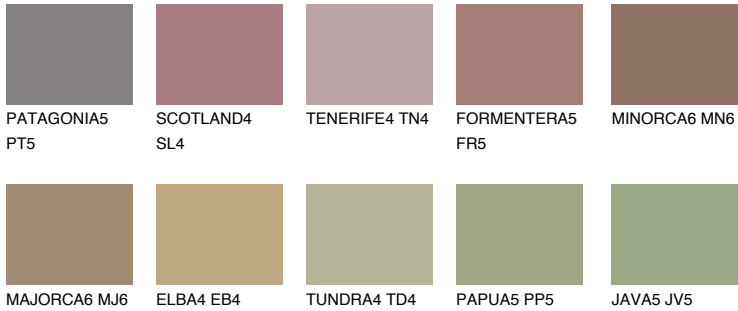

COLUMBIA5 CL5

18% **TSR** 18%

Matching colours

COLOURS

INTENSE

For more information on plasters and paints, go to www.ceresit.lv

*The presented colours refer to plasters and paints offered by Ceresit. Due to the use of digital techniques, the presented colours might not represent the original ones, thus they cannot be considered as a reliable colour presentation. We recommend checking the authentic colour samples.