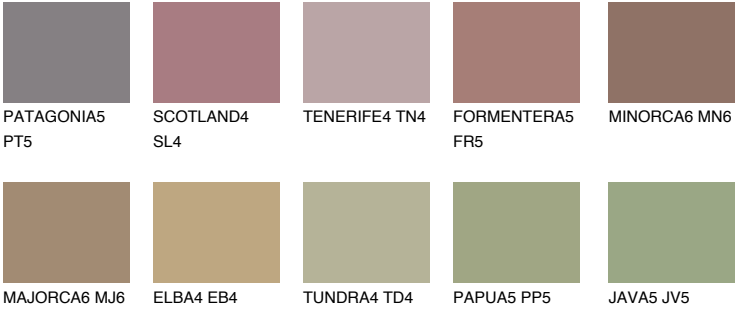

COLUMBIA5 CL5

18% **TSR** 18%

Matching colours

COLOURS

INTENSE

For more information on plasters and paints, go to www.ceresit.lv

*The presented colours refer to plasters and paints offered by Ceresit. Due to the use of digital techniques, the presented colours might not represent the original ones, thus they cannot be considered as a reliable colour presentation. We recommend checking the authentic colour samples.