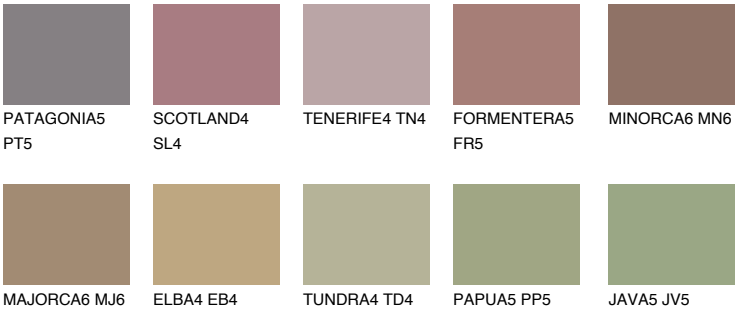

COLUMBIA5 CL5

18% **TSR** 18%

Matching colours

COLOURS

INTENSE

For more information on plasters and paints, go to www.ceresit.lv

*The presented colours refer to plasters and paints offered by Ceresit. Due to the use of digital techniques, the presented colours might not represent the original ones, thus they cannot be considered as a reliable colour presentation. We recommend checking the authentic colour samples.