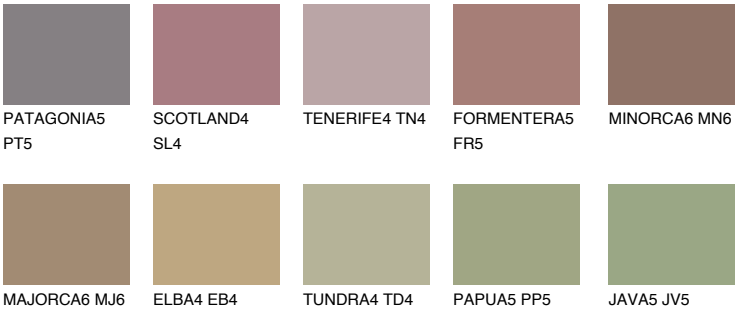

## COLUMBIA5 CL5

18% **TSR** 18%

### Matching colours

#### COLOURS

#### INTENSE

For more information on plasters and paints, go to [www.ceresit.lv](http://www.ceresit.lv)

\*The presented colours refer to plasters and paints offered by Ceresit. Due to the use of digital techniques, the presented colours might not represent the original ones, thus they cannot be considered as a reliable colour presentation. We recommend checking the authentic colour samples.