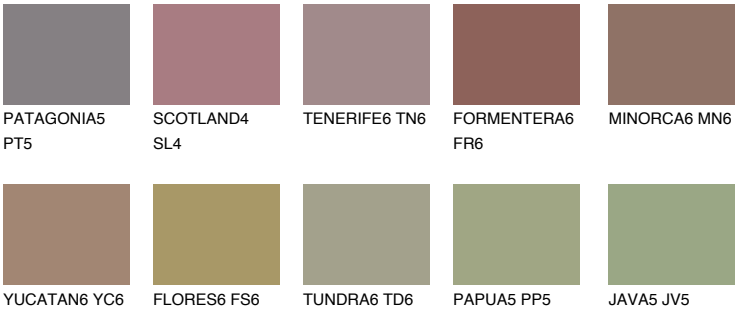

COLOUR DETAILS

COLUMBIA6 CL6

13% TSR 13%

Matching colours

COLOURS

INTENSE

For more information on plasters and paints, go to www.ceresit.lv

*The presented colours refer to plasters and paints offered by Ceresit. Due to the use of digital techniques, the presented colours might not represent the original ones, thus they cannot be considered as a reliable colour presentation. We recommend checking the authentic colour samples.