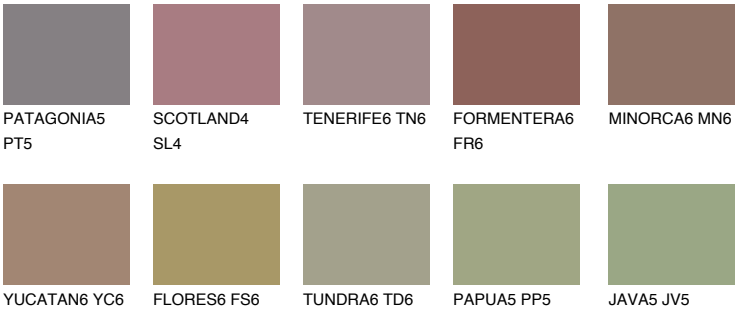

# COLOUR DETAILS

## COLUMBIA6 CL6

13% TSR 13%

### Matching colours

#### COLOURS