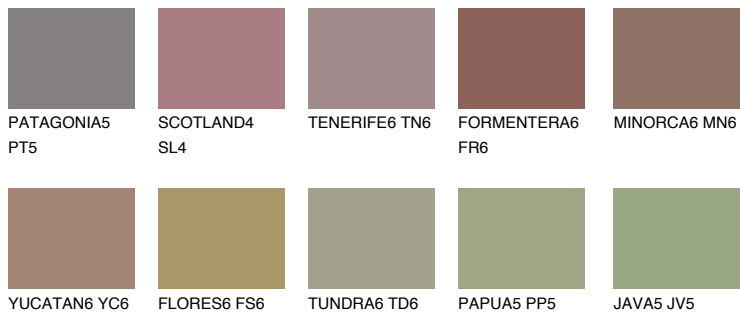

COLOUR DETAILS

COLUMBIA6 CL6

13% TSR 13%

Matching colours

COLOURS

INTENSE

For more information on plasters and paints, go to www.ceresit.lv

*The presented colours refer to plasters and paints offered by Ceresit. Due to the use of digital techniques, the presented colours might not represent the original ones, thus they cannot be considered as a reliable colour presentation. We recommend checking the authentic colour samples.