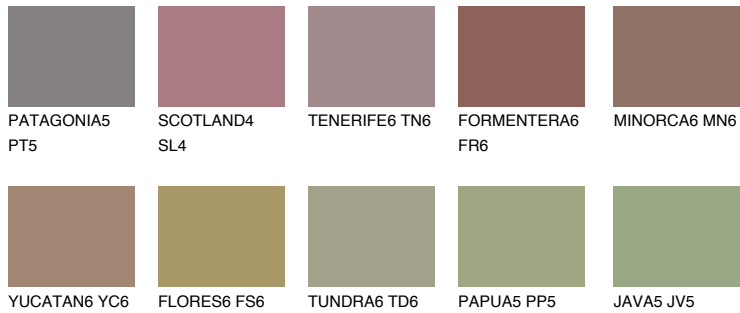

COLOUR DETAILS

COLUMBIA6 CL6

13% **TSR** 13%

Matching colours

COLOURS

INTENSE

For more information on plasters and paints, go to
www.ceresit.lv

*The presented colours refer to plasters and paints offered by Ceresit. Due to the use of digital techniques, the presented colours might not represent the original ones, thus they cannot be considered as a reliable colour presentation. We recommend checking the authentic colour samples.