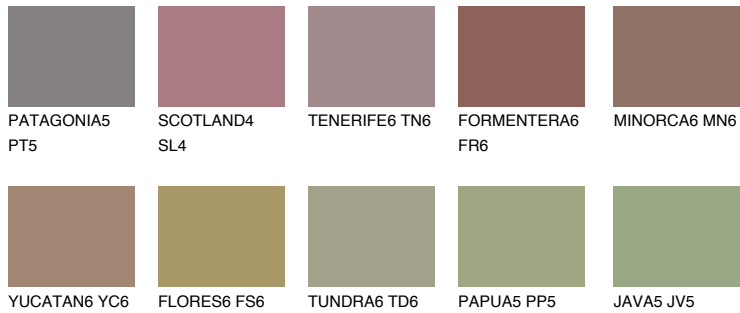

COLOUR DETAILS

COLUMBIA6 CL6

13% **TSR** 13%

Matching colours

COLOURS

INTENSE

For more information on plasters and paints, go to www.ceresit.lv

*The presented colours refer to plasters and paints offered by Ceresit. Due to the use of digital techniques, the presented colours might not represent the original ones, thus they cannot be considered as a reliable colour presentation. We recommend checking the authentic colour samples.